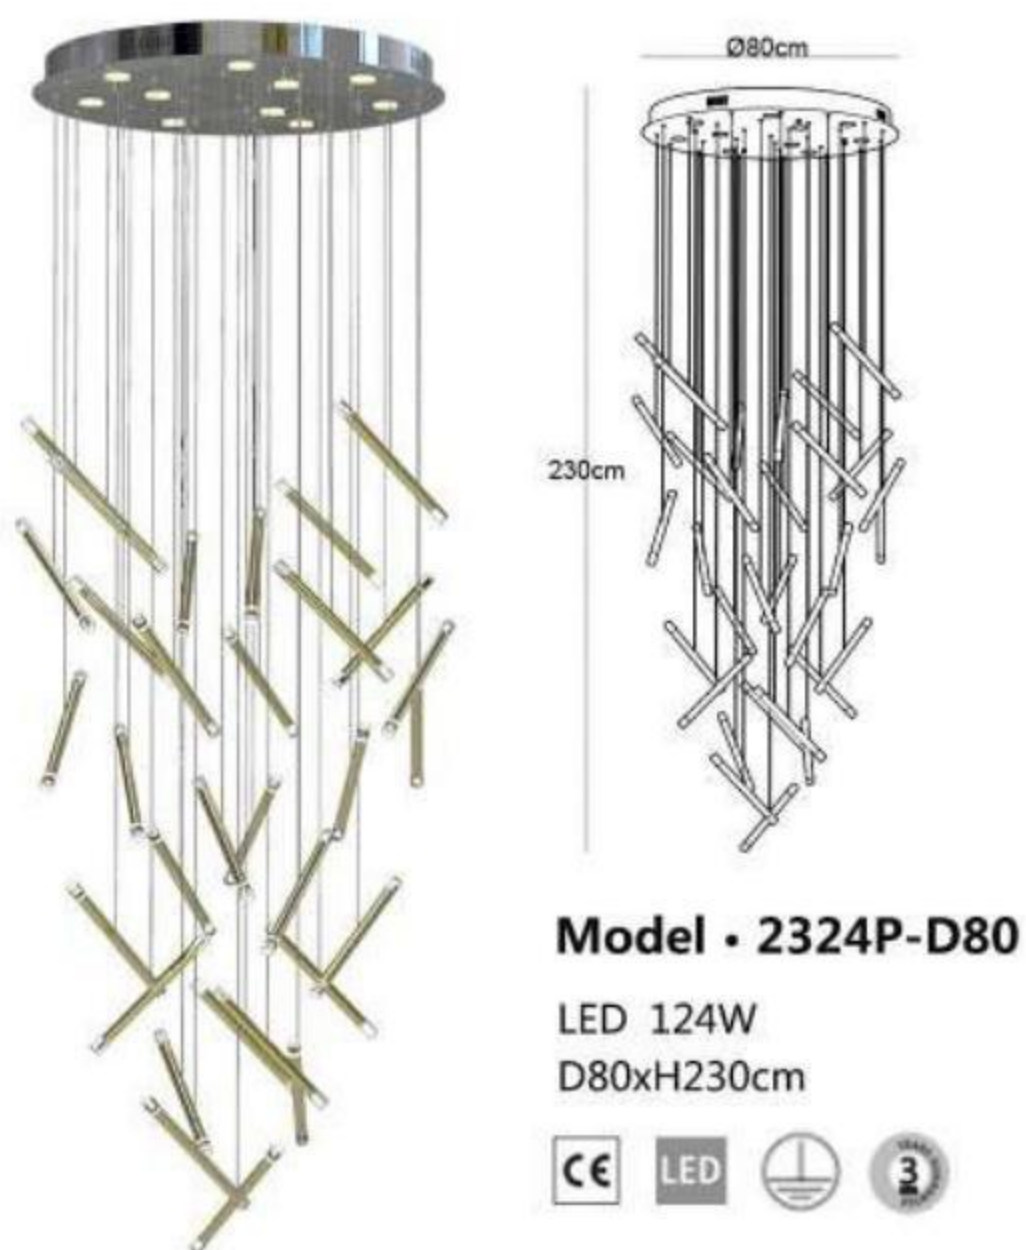

Finished colour: Bronze gold (sandy white or black/ matt white or black/ silver/ gold are available)

Material: aluminium body with acrylic . Available in different colours, sizes and forms.