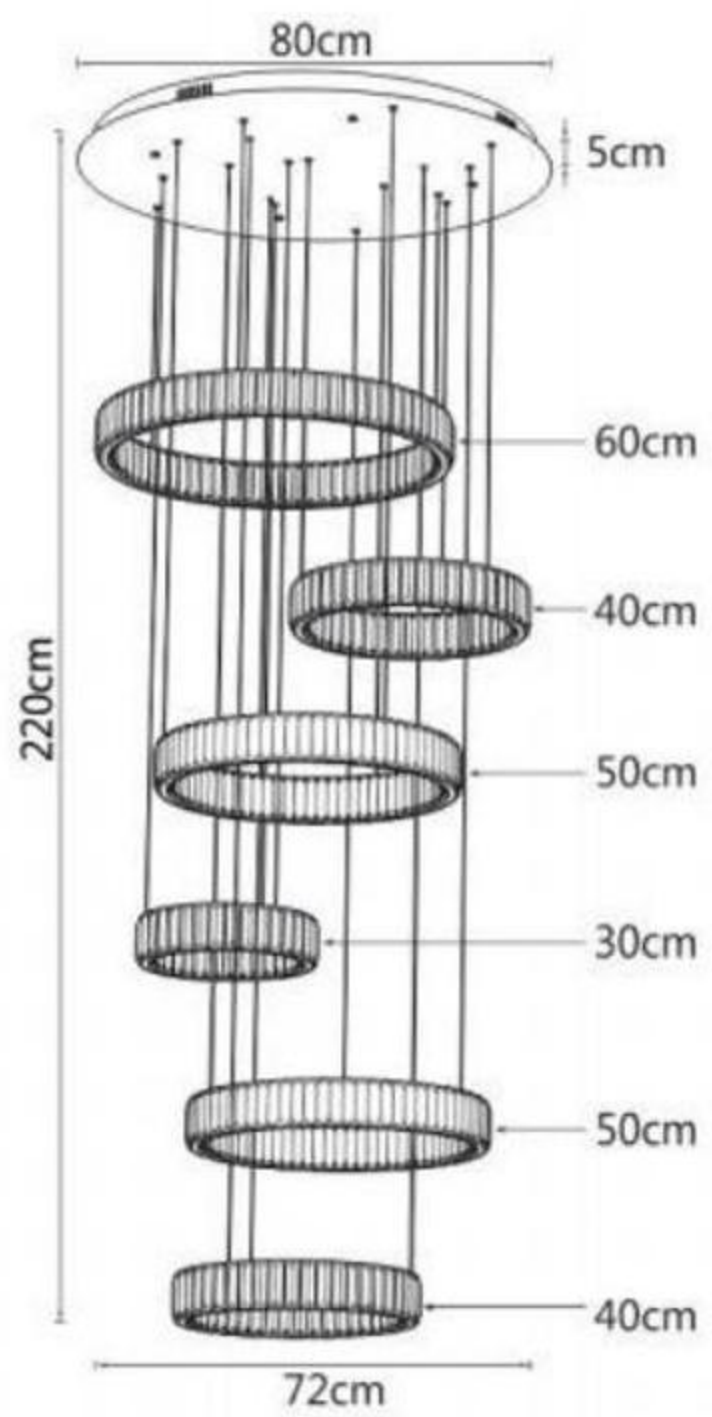

Model • 2205P-6-CG

LED 360W
D80×H220cm