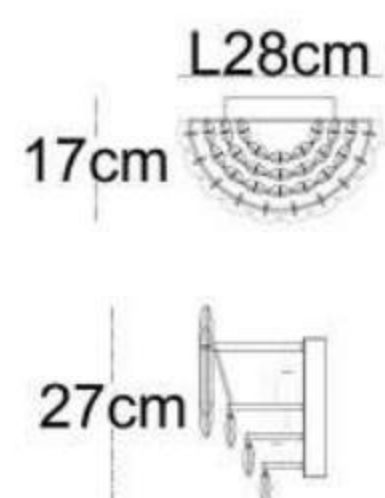

LED 90W
L107.5xW72.8x155cm

Model • 2323P

LED 18W
φ145x140cm

Model • 2323P-B

LED 66W
L72.8xW72.8x155cm

Model • 2323W

LED 24W
L24.8xH46xT12cm

Model • 2303P-6

Model • 1022P-M

E14x16
 D75xH140cm

Model • 1022W

E14x1
 L33xW19.5xH34cm

Model • 1022F

E14x3
 D37xH159cm

Model • 1022T

E14x2
 D29xH58.5cm

Finished colour: gold

Material: high quality K9 crystal+metal frame

Available in different colours , sizes and forms.

Model • 1400P

E14x 25
D75xH169cm

Model • 1400W-L

E14x 3
L33xW19.7xH31cm

Model • 1400W-S

E14x 2
L28xW17xH27cm

Finished colour: gold

Material: high quality K9 crystal+metal frame

Available in different colours, sizes and forms.

Model • 1401P-7

E14x56
D95xH260cm

Model • 1401P-5

E14x36
D75xH220cm