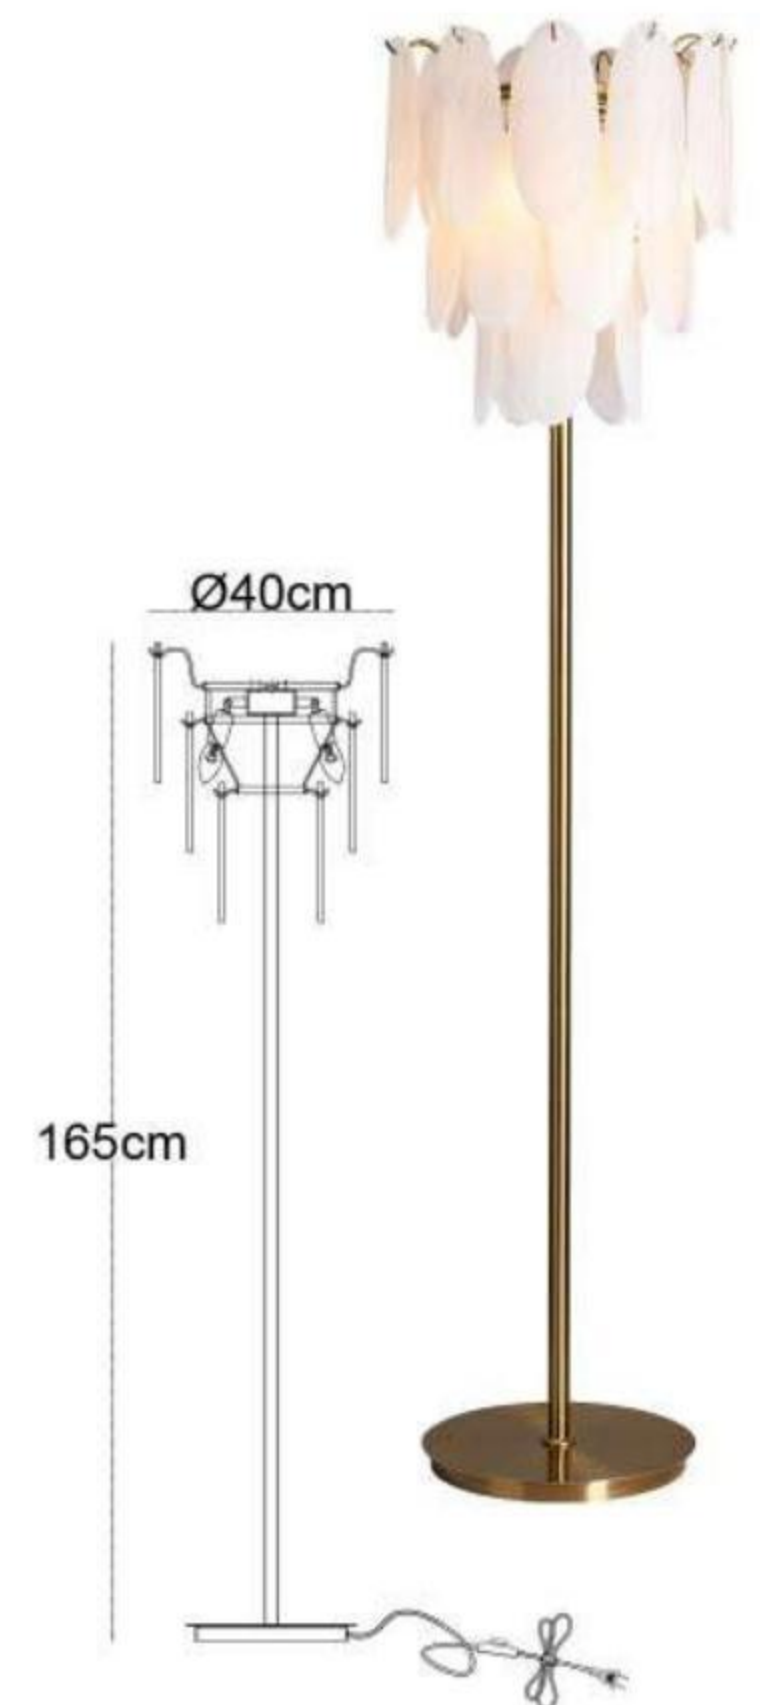

Model • 2023P-C

LED 70W
D51*H2500cm

Model • 2023P-B

LED 48W
L120xH120cm

Finished colour: gold (sandy white or black/ matt white or black/ silver/ bronze gold are available)

Material: aluminium body with acrylic, Available in different colours, sizes and forms..

Model • 3501P-4

E14x17
D72xH167.7cm

Model • 3501P-3

E14x9
D54.3xH156.7cm

Model • 3501W

E14x1
L26.7xW16.5xH34.5cm

Model • 3501T

E14x1
D30xH57.3cm

Model • 2022W

LED 10W
L12xH31xT10.5cm

Model • 2022P-3GD

LED 30W
L51xH148cm

L46.8cm
W10.7cm

Model • 8001W-BK-D

LED 10W
46.8x10.7cm

L60cm
W28cm

Model • 8001W-GD-F

LED 18W
60x28cm

Ø25cm
8cm

Model • 8001W-GD-C

LED 10W
D25xT8cm

9.7cm
47.7cm

Model • 8001W-GD-E

LED 10W
47.7x9.7cm