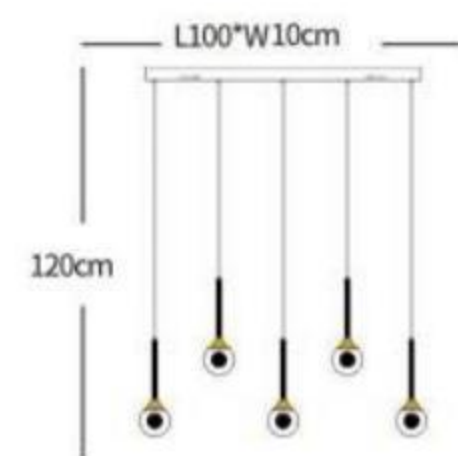

Model • 8001W-GD-F

LED 18W
60x28cm

Ø25cm
8cm

Model • 8001W-GD-C

LED 10W
D25xT8cm

9.7cm
47.7cm

Model • 8001W-GD-E

LED 10W
47.7x9.7cm

Available in different colours, sizes and forms.

Model • 2301P-1

LED 5W
φ10x120cm

Model • 2301P-6

LED 6x5W
φ35x165cm

Model • 2301P-8

LED 8x5W
φ40x150cm

Model • 2301P-5