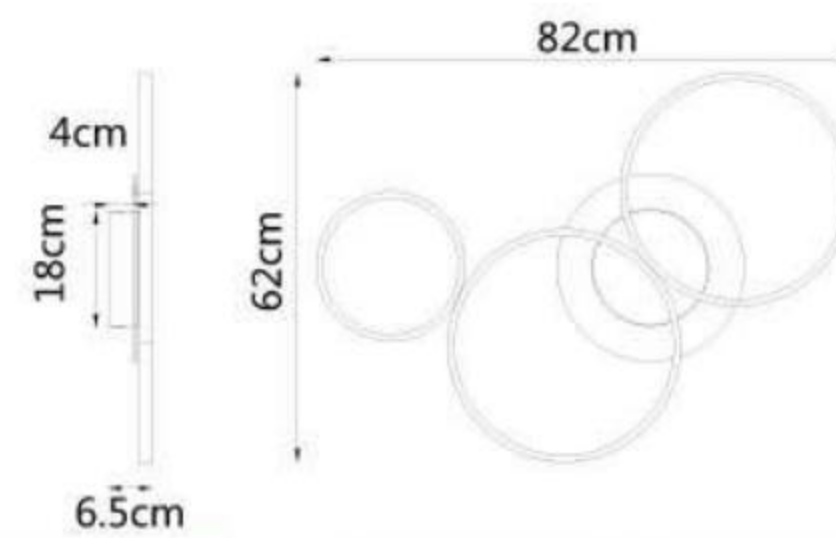

Model • 3501P-4

E14x17
D72xH167.7cm

Model • 3501P-3

E14x9
D54.3xH156.7cm

Model • 3501W

E14x1
L26.7xW16.5xH34.5cm

Model • 3501T

E14x1
D30xH57.3cm

Model • 2022W

LED 10W
L12xH31xT10.5cm

Model • 2022P-3GD

LED 30W
L51xH148cm

L46.8cm
W10.7cm

Model • 8001W-BK-D

LED 10W
46.8x10.7cm

L60cm
W28cm

Model • 8001W-GD-F

LED 18W
60x28cm

Ø25cm
8cm

Model • 8001W-GD-C

LED 10W
D25xT8cm

9.7cm
47.7cm

Model • 8001W-GD-E

LED 10W
47.7x9.7cm

Model • 8001C-4GD

LED 90W
L95xW60xT6.5cm

Model • 8001C-1GD

LED 40W
L50xW40xT6.5cm

Model • 8001C-3GD

LED 70W
L82xW62xT6.5cm

Model • 1901P-2WH

LED 24W
L70×W25×H120cm