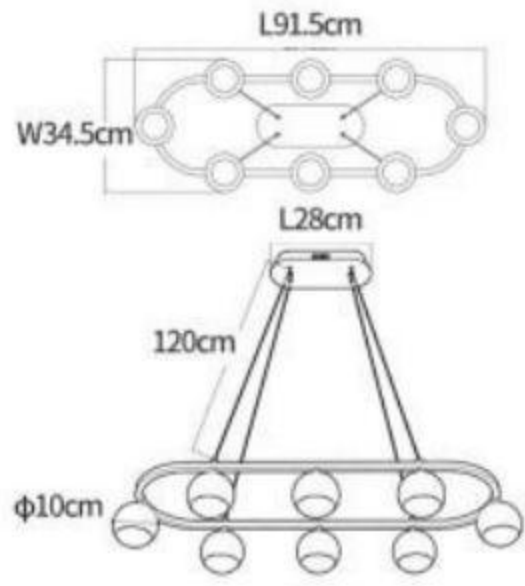

Finished colour : rose gold

Material: metal shade with acrylic diffuser

Available in different colours , sizes and forms.

Model • 2303P-8

LED 8x7W
L91.5xW34.5xH130cm