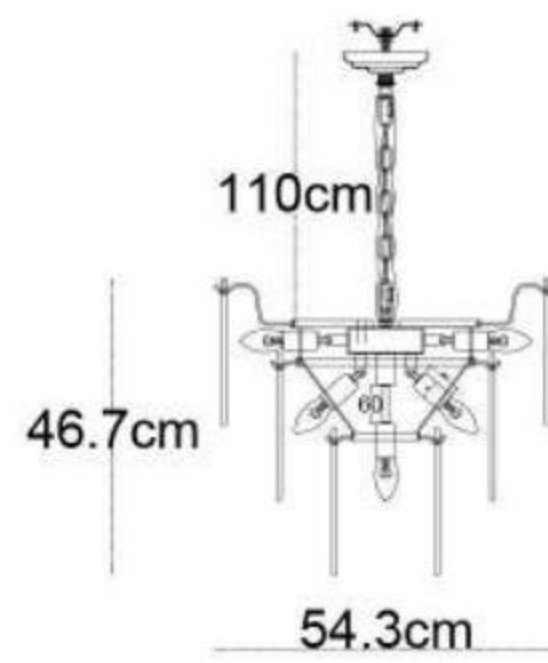

Model • 3501P-4

E14x17
D72xH167.7cm

Model • 3501P-3

E14x9
D54.3xH156.7cm

Model • 3501W

E14x1
L26.7xW16.5xH34.5cm

Model • 3501T

E14x1
D30xH57.3cm

Model • 35012F

E14x3
D40xH165m

Model • 2022P-10GD

LED 100W
D50xH280cm

Model • 2022P-5GD-A

LED 50W
D30xH148cm

Model • 2022P-3GD-A

LED 30W
D25xH148cm

Model • 2022W

LED 10W
L12xH31xT10.5cm

Model • 2022P-3GD

LED 30W
L51xH148cm

L46.8cm
W10.7cm

Model • 8001W-BK-D

LED 10W
46.8x10.7cm

L60cm
W28cm

Model • 8001W-GD-F

LED 18W
60x28cm

Ø25cm
8cm

Model • 8001W-GD-C

LED 10W
D25xT8cm

9.7cm
47.7cm

Model • 8001W-GD-E

LED 10W
47.7x9.7cm