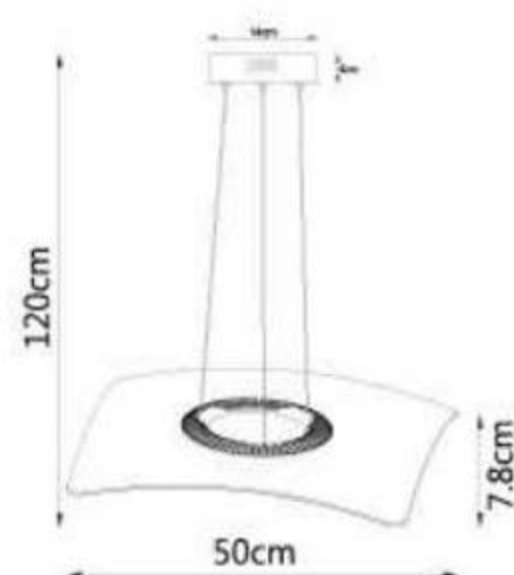

Available in different colours, sizes and forms.

Model • 1602P

LED 32W
D50*H120cm

APPLICATION 1

3-steps switching: 100% - 50% - 25% with normal wall switch(no wall dimmer)

APPLICATION 2

stepless dimmable and colour temperature controllable via included 2.4G remote control

Material: aluminium body with acrylic . Available in different colours, sizes and forms.

Model • 2324P

LED 68W
L95xH160cm

Finished colour: gold (sandy white or black/ matt white or black/ silver/ bronze gold are available)

Model • 2022W

LED 10W
L12xH31xT10.5cm

Model • 2022P-3GD

LED 30W
L51xH148cm

L46.8cm
W10.7cm

Model • 8001W-BK-D

LED 10W
46.8x10.7cm

L60cm
W28cm

Model • 8001W-GD-F

LED 18W
60x28cm

Ø25cm
8cm

Model • 8001W-GD-C

LED 10W
D25xT8cm

9.7cm
47.7cm

Model • 8001W-GD-E

LED 10W
47.7x9.7cm