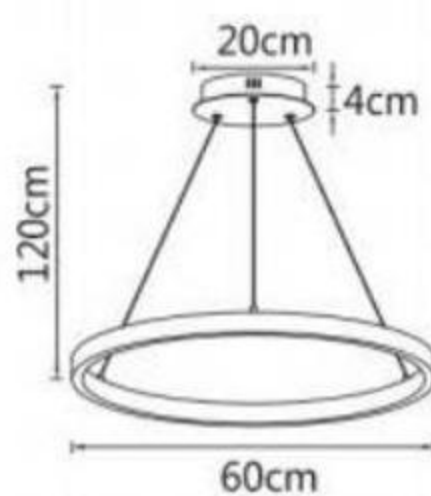

Model • 8001W-GD-F

LED 18W
60x28cm

Ø25cm
8cm

Model • 8001W-GD-C

LED 10W
D25xT8cm

9.7cm
47.7cm

Model • 8001W-GD-E

LED 10W
47.7x9.7cm

LED 230W

L123×W108×H150cm

Model • 5510P-80WH

LED 100W
D80×H120cm

Model • 5510P-60WH

LED 75W
D60×H120cm

Model • 5510P-40WH

LED 50W
D40×H120cm