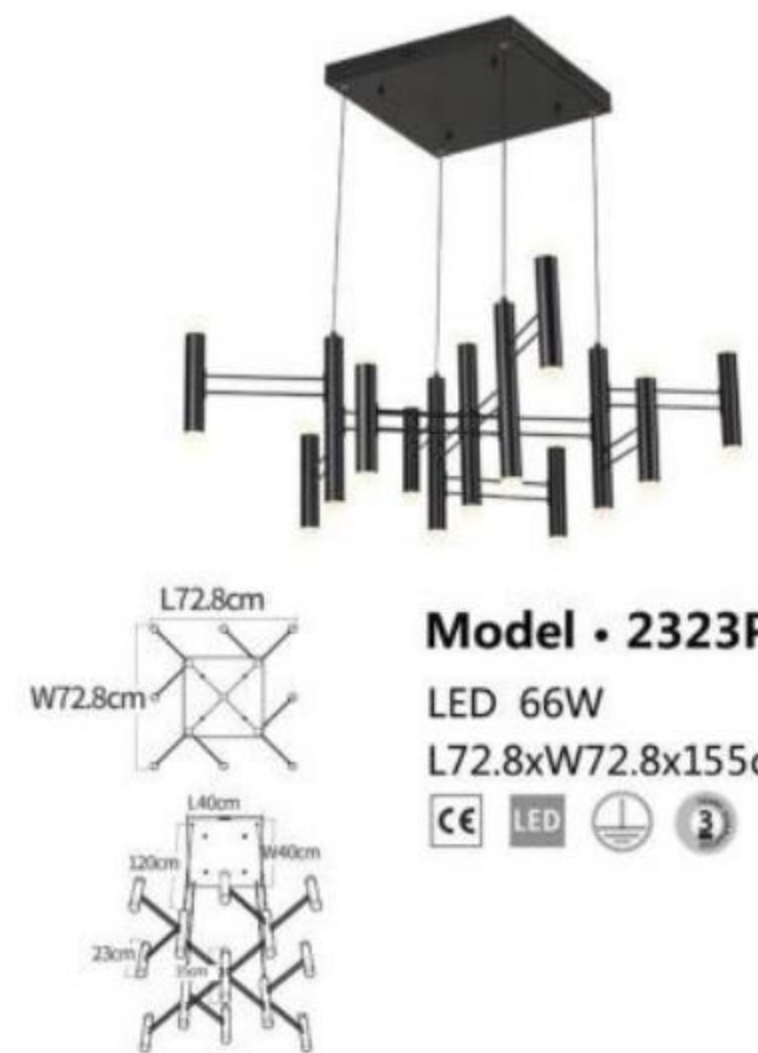

Model • 3501P-4

E14x17
D72xH167.7cm

Model • 3501P-3

E14x9
D54.3xH156.7cm

Model • 3501W

E14x1
L26.7xW16.5xH34.5cm

Model • 3501T

E14x1
D30xH57.3cm

Model • 8001W-GD-F

LED 18W
60x28cm

Ø25cm
8cm

Model • 8001W-GD-C

LED 10W
D25xT8cm

9.7cm
47.7cm

Model • 8001W-GD-E

LED 10W
47.7x9.7cm

Model • 2104P-3CG-B

LED 15W
 D20xH155cm

Model • 2104P-3CG-A

LED 15W
 L45xW150cm

Model • 2104P-1CG

LED 5W
 D10xH150cm

Model • 2323P-C

LED 57W

LED 90W
L107.5xW72.8x155cm

Model • 2323P

LED 18W
φ145x140cm

Model • 2323P-B

LED 66W
L72.8xW72.8x155cm

Model • 2323W

LED 24W
L24.8xH46xT12cm

Model • 2303P-6