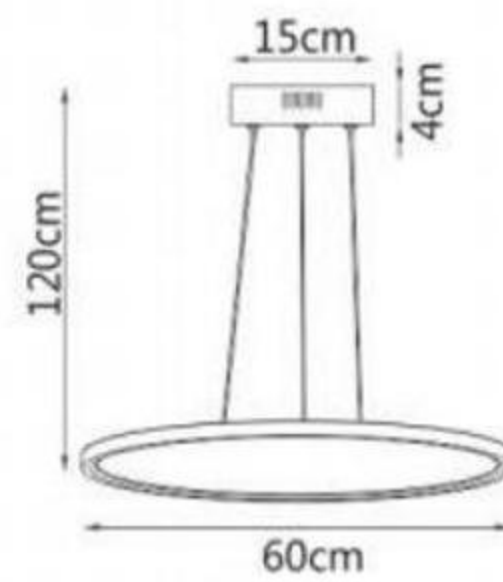

Model • 8001W-GD-F

LED 18W
60x28cm

Ø25cm
8cm

Model • 8001W-GD-C

LED 10W
D25xT8cm

9.7cm
47.7cm

Model • 8001W-GD-E

LED 10W
47.7x9.7cm

LED 90W
L107.5xW72.8x155cm

Model • 2323P

LED 18W
φ145x140cm

Model • 2323P-B

LED 66W
L72.8xW72.8x155cm

Model • 2323W

LED 24W
L24.8xH46xT12cm

Model • 2303P-6

LED 6x7W
D50.5xH130cm

Finished colour : rose gold

Material: metal shade with acrylic diffuser

Available in different colours , sizes and forms.

Model • 2303P-8

LED 8x7W
L91.5xW34.5xH130cm

Model • 2303P-5

LED 5x7W
L110xW10xH130cm

Model • 2301P-10G9

LED 10xG9
L90xW25xH130cm

Model • 2303P-1

LED 7W
D10xH130cm

Model • 2303P-6A

LED 6x7W
D35xH130cm

Model • 1805P-50BK

LED 36W
D50×H120cm