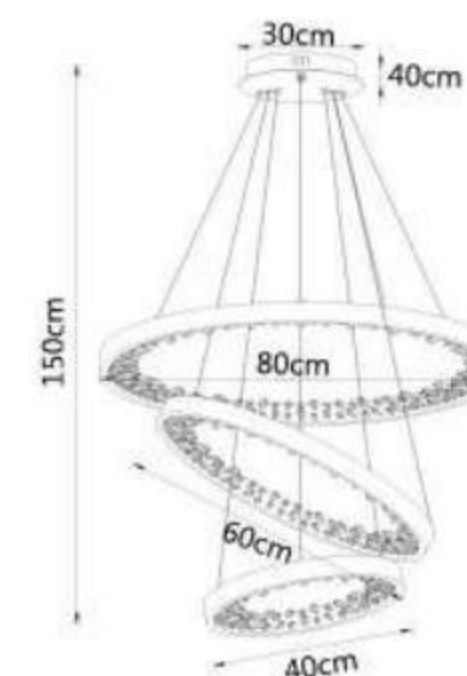

Finished colour: gold (sandy white or black/ matt white or black/ silver/ bronze gold are available)

Material: aluminium body with acrylic, Available in different colours, sizes and forms..

APPLICATION 1

3-steps switching: 100 · 50% · 25% with normal wall switch(no wall dimmer)

100%

50%

25%

APPLICATION 2

stepless dimmable and colour temperature controllable via included 2.4G remote control

2700K

6000K

Model • 2023P-3A-GD

LED 130W
D80*H150cm