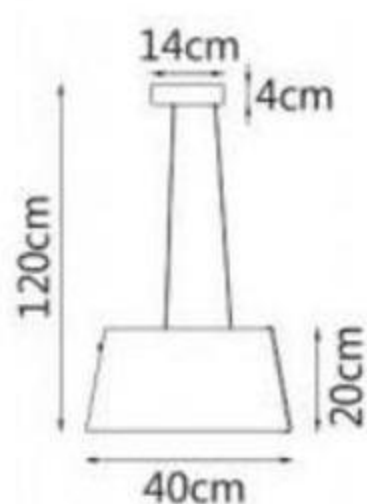

Model • 1901P-1WH

LED 15W
D40×H120cm