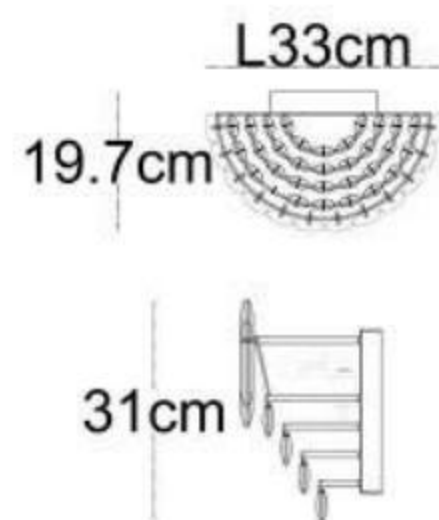

Model • 1022P-M

E14x16
 D75xH140cm

Model • 1022W

E14x1
 L33xW19.5xH34cm

Model • 1022F

E14x3
 D37xH159cm

Model • 1022T

E14x2
 D29xH58.5cm

Finished colour: gold

Material: high quality K9 crystal+metal frame

Available in different colours , sizes and forms.

Model • 1400P

E14x 25
D75xH169cm

Model • 1400W-L

E14x 3
L33xW19.7xH31cm

Model • 1400W-S

E14x 2
L28xW17xH27cm

Finished colour: gold

Material: high quality K9 crystal+metal frame

Available in different colours, sizes and forms.

Model • 1401P-7

E14x56
D95xH260cm

Model • 1401P-5

E14x36
D75xH220cm