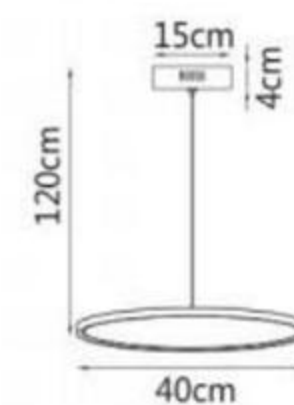

Model • 1805P-40BK

LED 24W
D40×H120cm