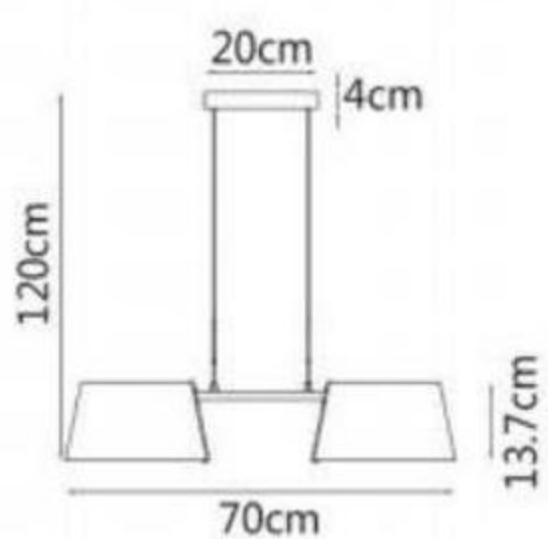

Model • 2022W

LED 10W
L12xH31xT10.5cm

Model • 2022P-3GD

LED 30W
L51xH148cm

L46.8cm
W10.7cm

Model • 8001W-BK-D

LED 10W
46.8x10.7cm

L60cm
W28cm

Model • 8001W-GD-F

LED 18W
60x28cm

Ø25cm
8cm

Model • 8001W-GD-C

LED 10W
D25xT8cm

9.7cm
47.7cm

Model • 8001W-GD-E

LED 10W
47.7x9.7cm

Model • 8001C-4GD

LED 90W
L95xW60xT6.5cm

Model • 8001C-1GD

LED 40W
L50xW40xT6.5cm

Model • 8001C-3GD

LED 70W
L82xW62xT6.5cm

Model • 1901P-2WH

LED 24W
L70×W25×H120cm

Model • 1901P-3WH

LED 30W
D68×H120cm

Model • 1901P-1WH

LED 15W
D40×H120cm

Model • 1901W-1WH

LED 6W

L16×W19×H13cm

Model • 1901W-2WH