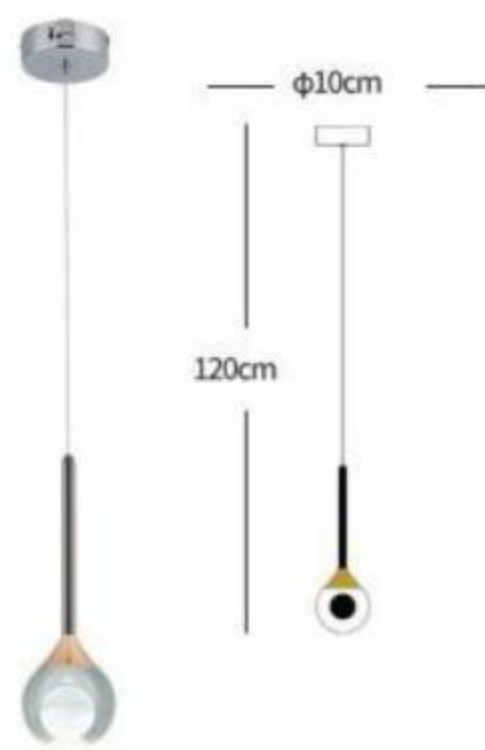

Model • 8001W-GD-F

LED 18W
60x28cm

Ø25cm
8cm

Model • 8001W-GD-C

LED 10W
D25xT8cm

9.7cm
47.7cm

Model • 8001W-GD-E

LED 10W
47.7x9.7cm

Available in different colours, sizes and forms.

Model • 2301P-1

LED 5W
φ10x120cm

Model • 2301P-6

LED 6x5W
φ35x165cm

Model • 2301P-8

LED 8x5W
φ40x150cm

Model • 2301P-5