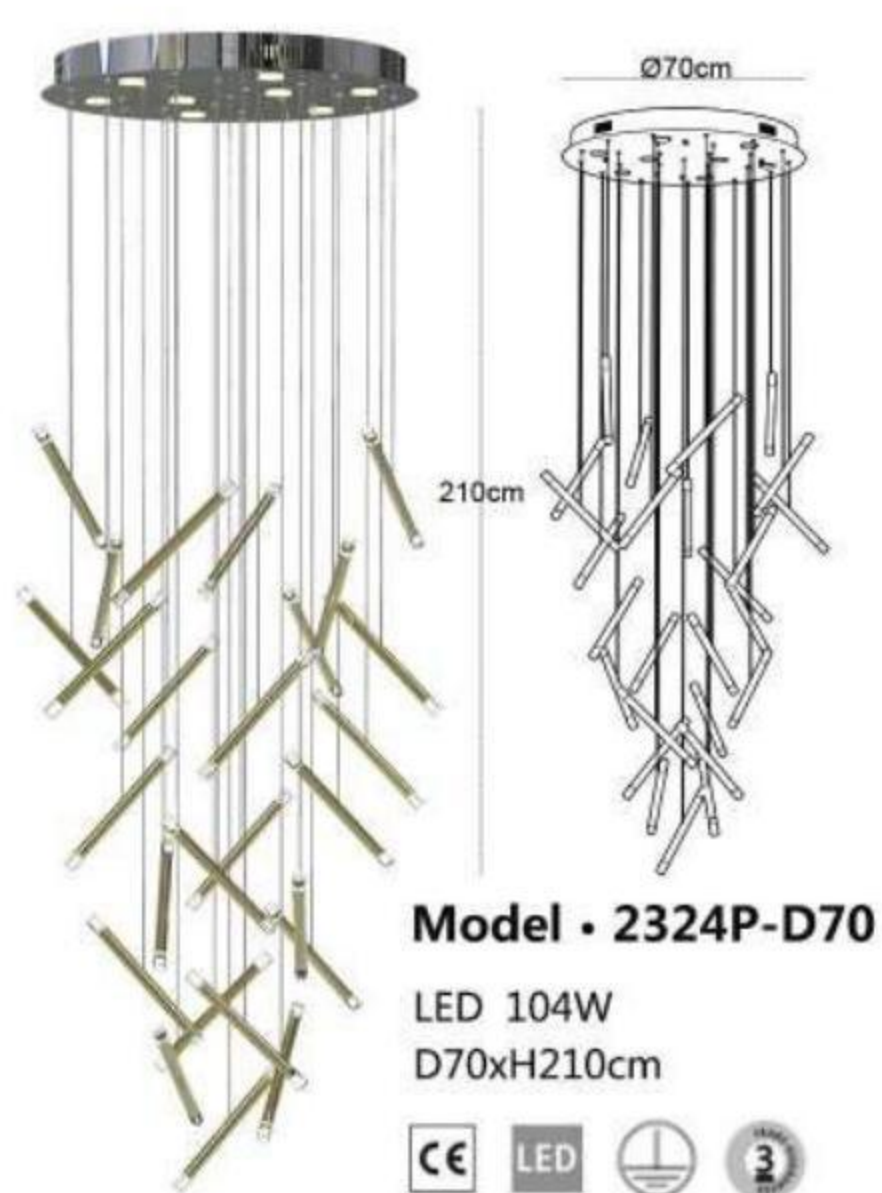

Finished colour: Bronze gold (sandy white or black/ matt white or black/ silver/ gold are available)

Material: aluminium body with acrylic . Available in different colours, sizes and forms.