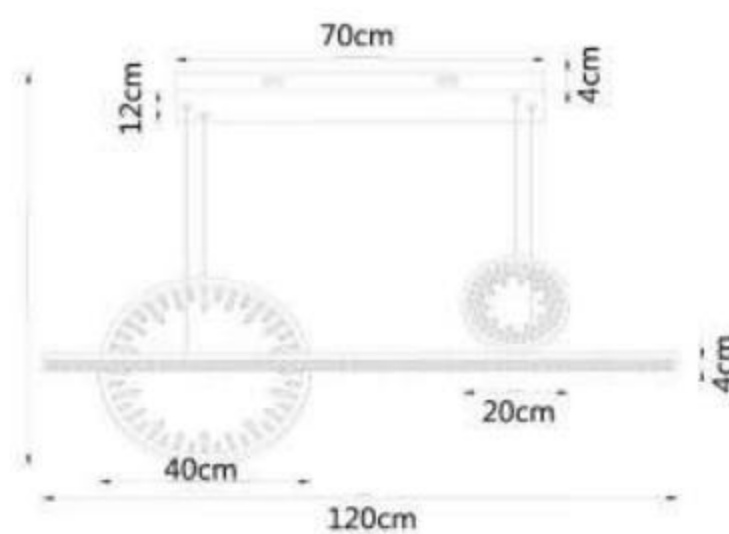

Model • 2023P-C

LED 70W
D51*H2500cm

Model • 2023P-B

LED 48W
L120xH120cm

Finished colour: gold (sandy white or black/ matt white or black/ silver/ bronze gold are available)

Material: aluminium body with acrylic, Available in different colours, sizes and forms..

Model • 3501P-4

E14x17
D72xH167.7cm

Model • 3501P-3

E14x9
D54.3xH156.7cm

Model • 3501W

E14x1
L26.7xW16.5xH34.5cm

Model • 3501T

E14x1
D30xH57.3cm

Model • 2022W

LED 10W
L12xH31xT10.5cm

Model • 2022P-3GD

LED 30W
L51xH148cm

L46.8cm
W10.7cm

Model • 8001W-BK-D

LED 10W
46.8x10.7cm

L60cm
W28cm

Model • 8001W-GD-F

LED 18W
60x28cm

Ø25cm
8cm

Model • 8001W-GD-C

LED 10W
D25xT8cm

9.7cm
47.7cm

Model • 8001W-GD-E

LED 10W
47.7x9.7cm