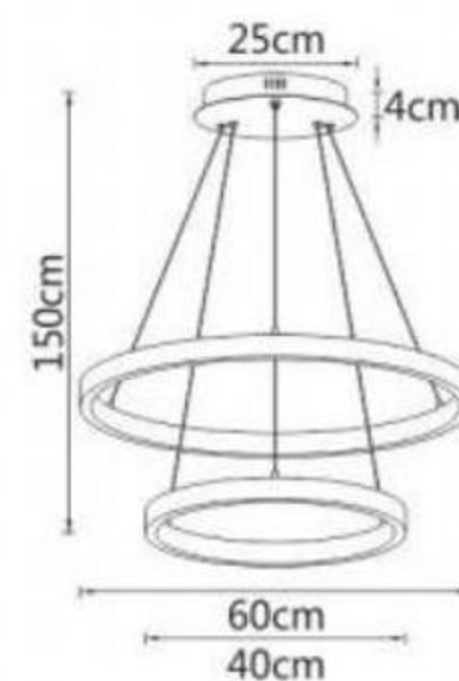

Model • 8001W-GD-F

LED 18W
60x28cm

Ø25cm
8cm

Model • 8001W-GD-C

LED 10W
D25xT8cm

9.7cm
47.7cm

Model • 8001W-GD-E

LED 10W
47.7x9.7cm

LED 230W

L123×W108×H150cm

Model • 5510P-80WH

LED 100W
D80×H120cm

Model • 5510P-60WH

LED 75W
D60×H120cm

Model • 5510P-40WH

LED 50W
D40×H120cm