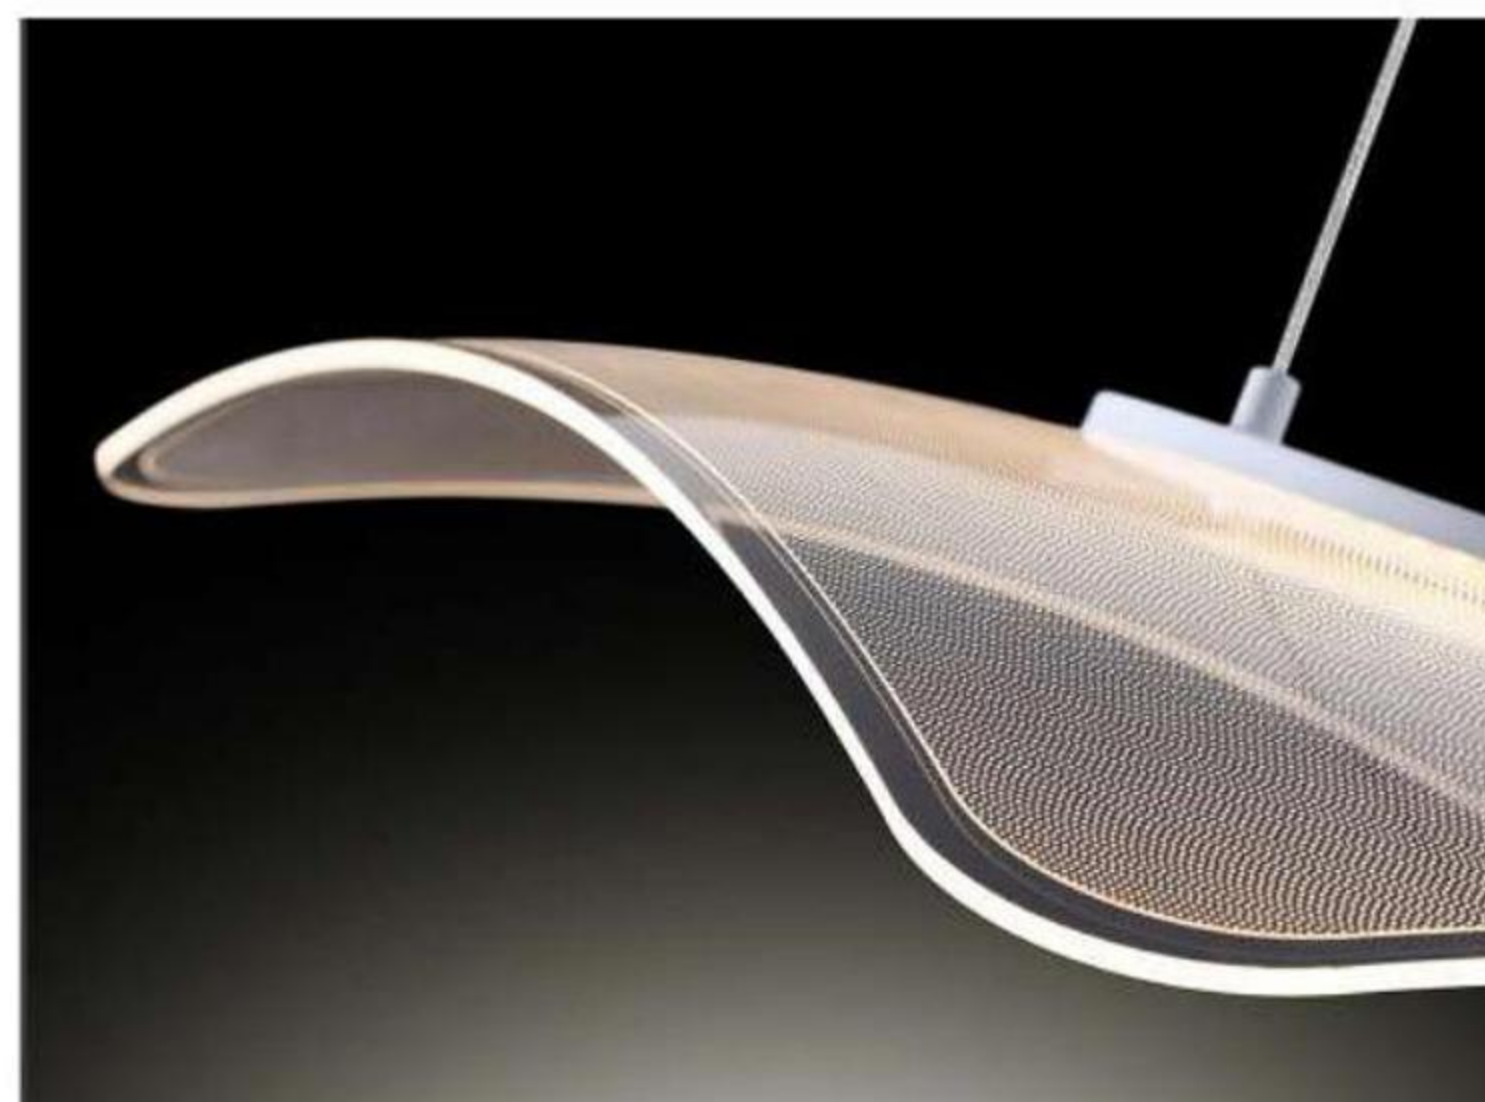

Available in different colours, sizes and forms.

Model • 1602P

LED 32W
D50*H120cm

APPLICATION 1

3-steps switching: 100% - 50% - 25% with normal wall switch(no wall dimmer)

APPLICATION 2

stepless dimmable and colour temperature controllable via included 2.4G remote control