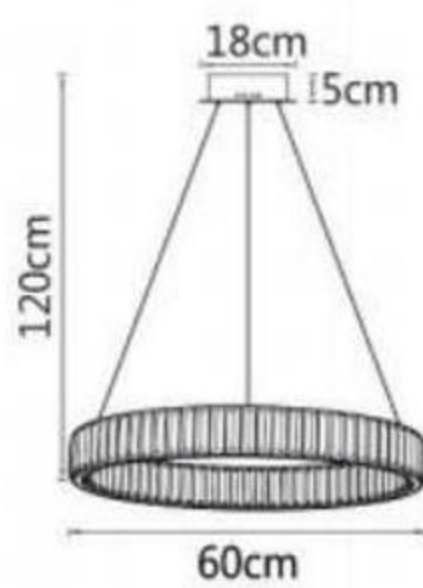

Model • 2205P-60CH

LED 80W
D60×H120cm