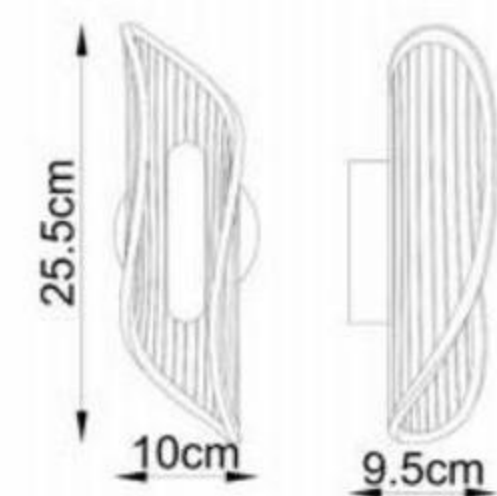

Model • 2100W-D

LED 8W
L10xW9.5xH25.5cm