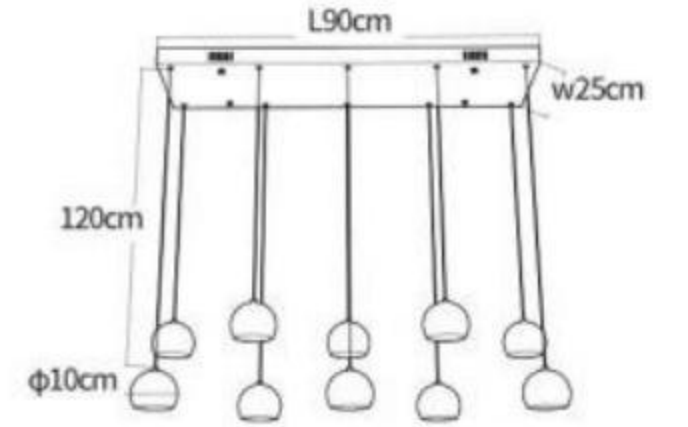

Model • 2301P-10G9

LED 10xG9
L90xW25xH130cm