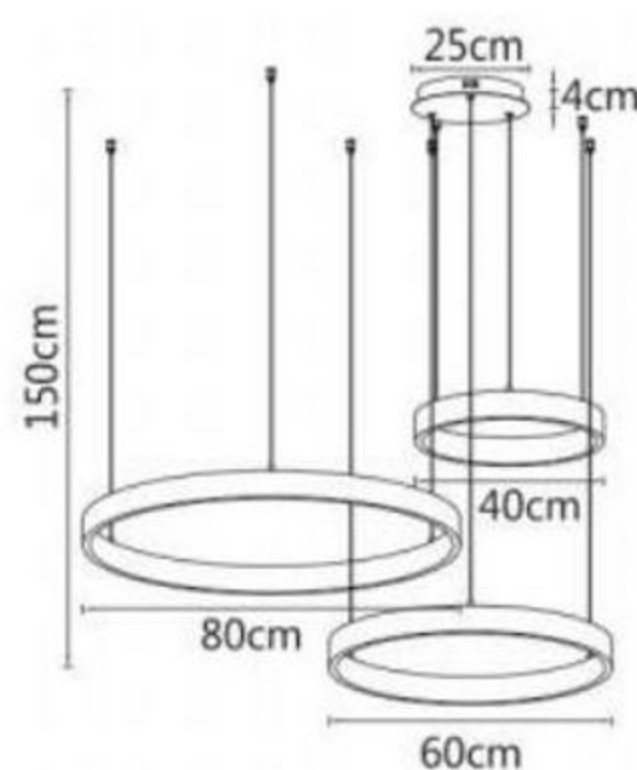

Model • 8001W-GD-F

LED 18W
60x28cm

Ø25cm
8cm

Model • 8001W-GD-C

LED 10W
D25xT8cm

9.7cm
47.7cm

Model • 8001W-GD-E

LED 10W
47.7x9.7cm

Model • 8001C-4GD

LED 90W
L95xW60xT6.5cm

Model • 8001C-1GD

LED 40W
L50xW40xT6.5cm

Model • 8001C-3GD

LED 70W
L82xW62xT6.5cm

Model • 1901P-2WH

LED 24W
L70×W25×H120cm

LED 230W

L123×W108×H150cm

Model • 5510P-80WH

LED 100W
D80×H120cm

Model • 5510P-60WH

LED 75W
D60×H120cm

Model • 5510P-40WH

LED 50W
D40×H120cm

LED 230W

L123×W108×H150cm

Model • 8501P-40WH

LED 50W
D40×H120cm

Model • 8501P-60WH

LED 80W
D60×H120cm

Model • 8501P-50WH

LED 65W
D50×H120cm