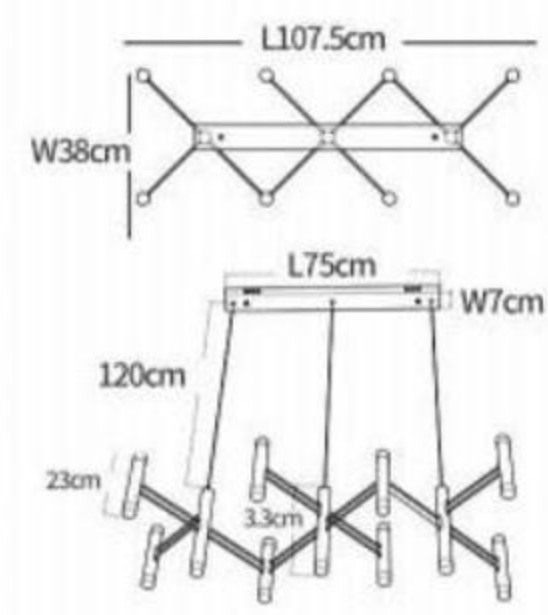

Available in different colours, sizes and forms.

Model • 2301P-1

LED 5W
φ10x120cm

Model • 2301P-6

LED 6x5W
φ35x165cm

Model • 2301P-8

LED 8x5W
φ40x150cm

Model • 2301P-5

Model • 2104P-3CG-B

LED 15W
 D20xH155cm

Model • 2104P-3CG-A

LED 15W
 L45xW150cm

Model • 2104P-1CG

LED 5W
 D10xH150cm

Model • 2323P-C

LED 57W

LED 90W
L107.5xW72.8x155cm

Model • 2323P

LED 18W
φ145x140cm

Model • 2323P-B

LED 66W
L72.8xW72.8x155cm

Model • 2323W

LED 24W
L24.8xH46xT12cm

Model • 2303P-6