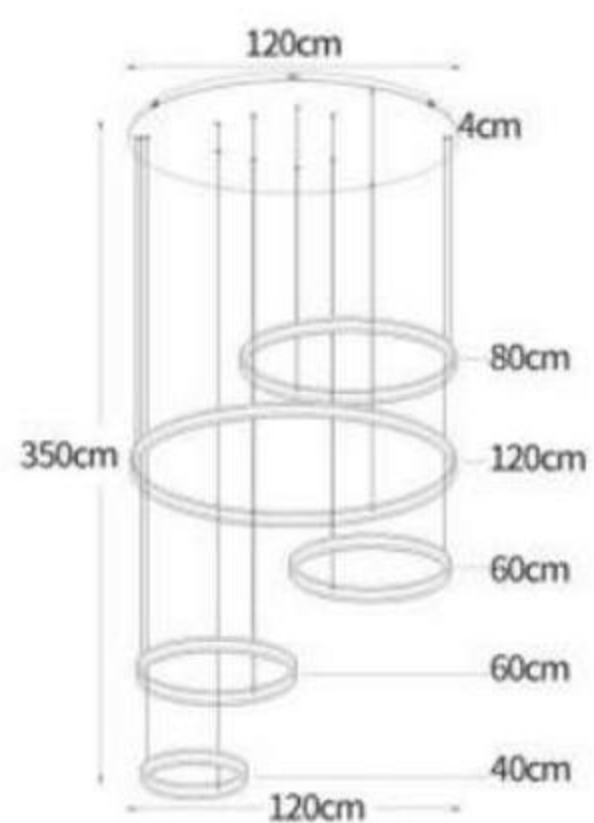

Finished colour : sandy white or black/ silver/ brushed gold / brushed coffee (available in different colours ,sizes and forms)

Material: aluminium body with acrylic diffuser

Model • 90115B-3CO

LED 280W
D120xH250cm