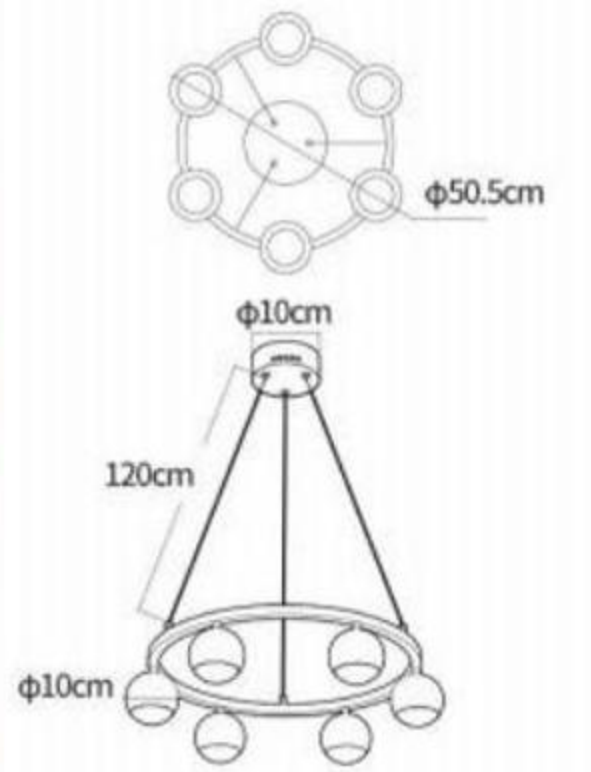

Model • 8001W-GD-F

LED 18W
60x28cm

Ø25cm
8cm

Model • 8001W-GD-C

LED 10W
D25xT8cm

9.7cm
47.7cm

Model • 8001W-GD-E

LED 10W
47.7x9.7cm

LED 90W
L107.5xW72.8x155cm

Model • 2323P

LED 18W
φ145x140cm

Model • 2323P-B

LED 66W
L72.8xW72.8x155cm

Model • 2323W

LED 24W
L24.8xH46xT12cm

Model • 2303P-6