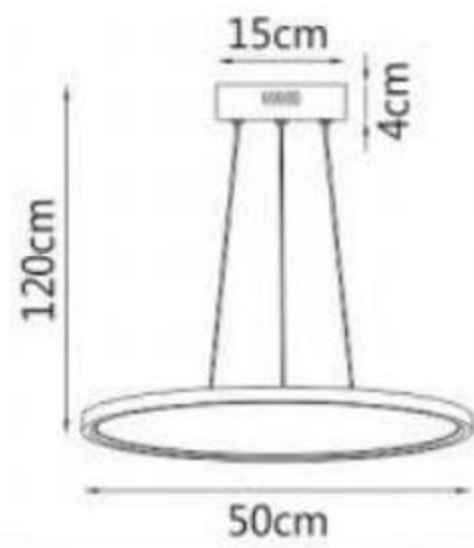

Model • 8001W-GD-F

LED 18W
60x28cm

Ø25cm
8cm

Model • 8001W-GD-C

LED 10W
D25xT8cm

9.7cm
47.7cm

Model • 8001W-GD-E

LED 10W
47.7x9.7cm

LED 90W
L107.5xW72.8x155cm

Model • 2323P

LED 18W
φ145x140cm

Model • 2323P-B

LED 66W
L72.8xW72.8x155cm

Model • 2323W

LED 24W
L24.8xH46xT12cm

Model • 2303P-6

LED 6x7W
D50.5xH130cm

Finished colour : rose gold

Material: metal shade with acrylic diffuser

Available in different colours , sizes and forms.

Model • 2303P-8

LED 8x7W
L91.5xW34.5xH130cm

Model • 2303P-5

LED 5x7W
L110xW10xH130cm

Model • 2301P-10G9

LED 10xG9
L90xW25xH130cm

Model • 2303P-1

LED 7W
D10xH130cm

Model • 2303P-6A

LED 6x7W
D35xH130cm

Model • 1805P-50BK

LED 36W
D50×H120cm