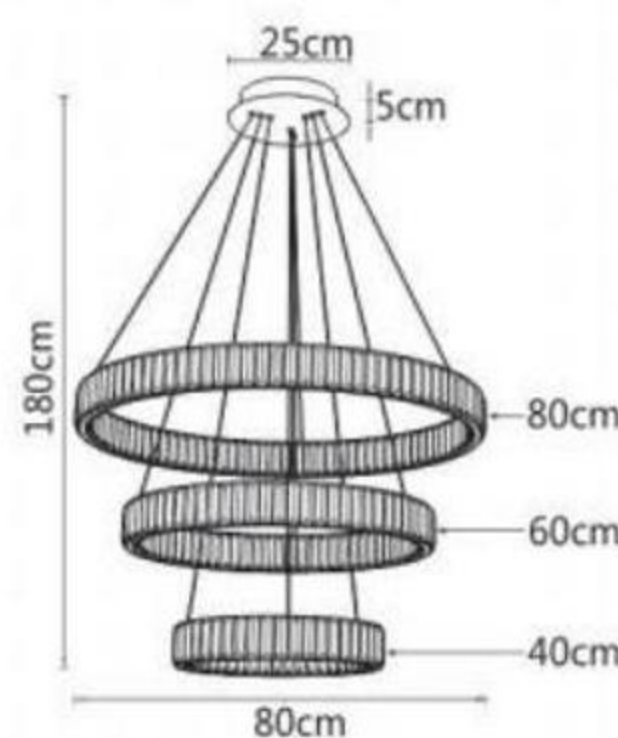

APPLICATION 2

stepless dimmable and colour temperature controllable via included 2.4G remote control

2,700K

6,000K