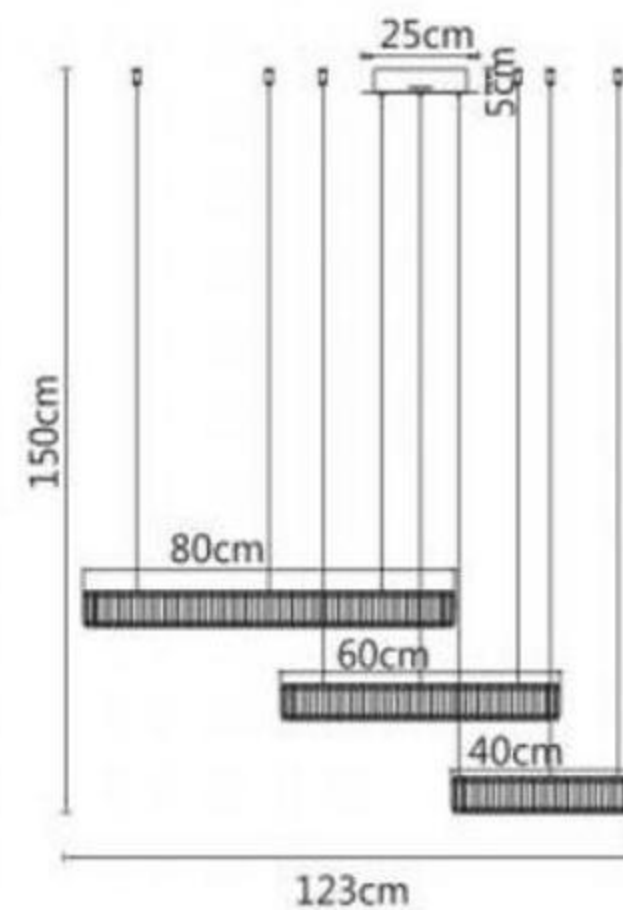

Model • 2205P-3B-CG

LED 200W

L123×W108×H150cm