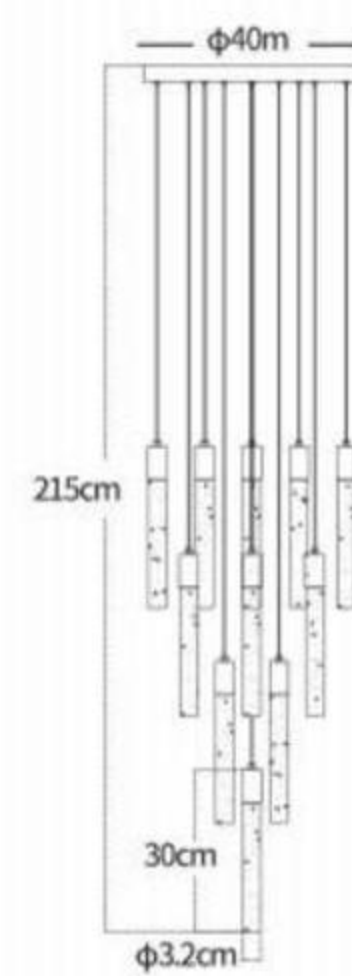

Model • 2104P-17CG

LED 85W
D40xH215cm