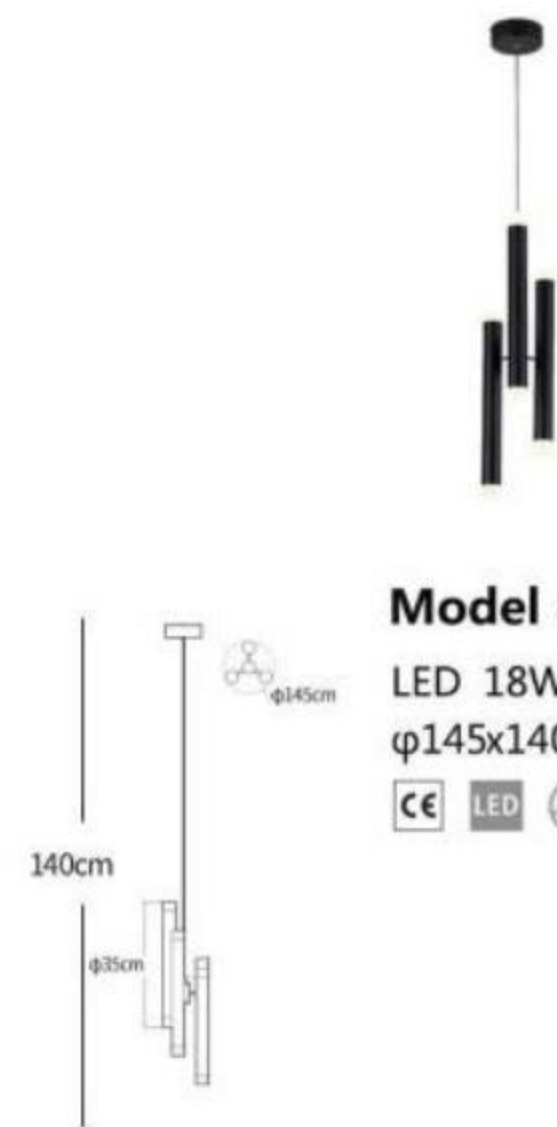

Model • 8001W-GD-F

LED 18W
60x28cm

Ø25cm
8cm

Model • 8001W-GD-C

LED 10W
D25xT8cm

9.7cm
47.7cm

Model • 8001W-GD-E

LED 10W
47.7x9.7cm

Model • 2104P-3CG-B

LED 15W
 D20xH155cm

Model • 2104P-3CG-A

LED 15W
 L45xW150cm

Model • 2104P-1CG

LED 5W
 D10xH150cm

Model • 2323P-C

LED 57W

LED 90W
L107.5xW72.8x155cm

Model • 2323P

LED 18W
φ145x140cm

Model • 2323P-B

LED 66W
L72.8xW72.8x155cm

Model • 2323W

LED 24W
L24.8xH46xT12cm

Model • 2303P-6

Model • 2301P-10G9

LED 10xG9
L90xW25xH130cm

Model • 2303P-1

LED 7W
D10xH130cm

Model • 2303P-6A

LED 6x7W
D35xH130cm

Model • 1805P-50BK

LED 36W
D50×H120cm