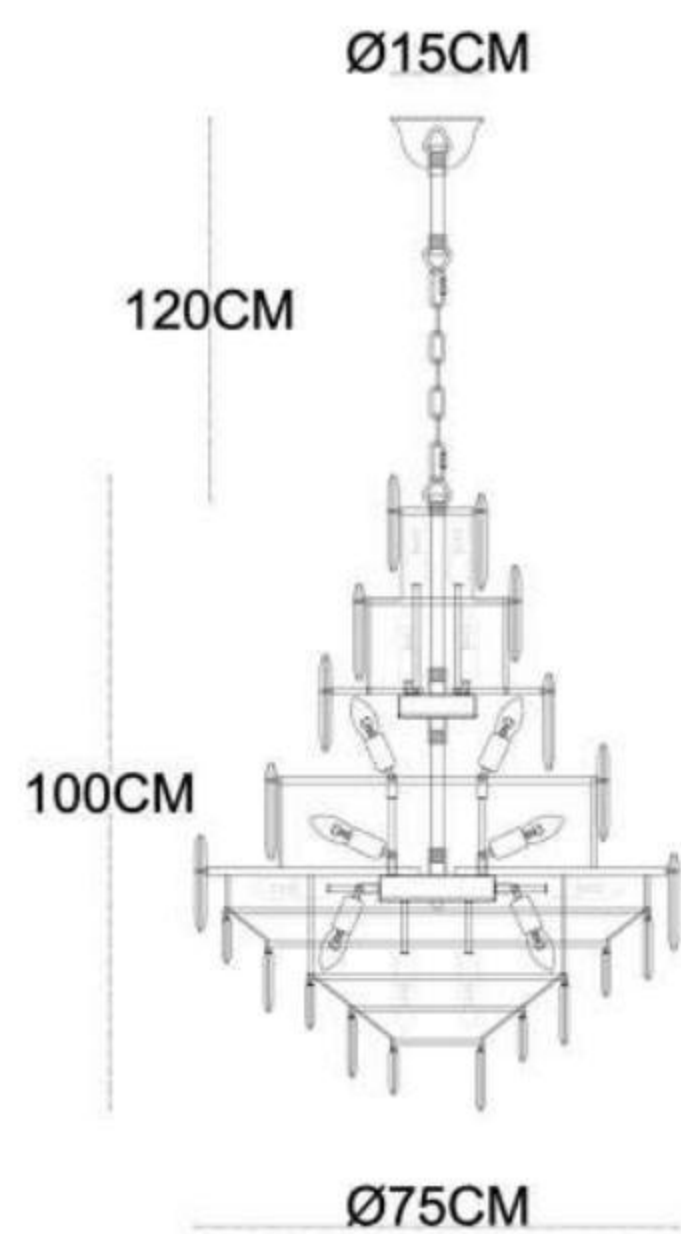

LED 90W
L107.5xW72.8x155cm

Model • 2323P

LED 18W
φ145x140cm

Model • 2323P-B

LED 66W
L72.8xW72.8x155cm

Model • 2323W

LED 24W
L24.8xH46xT12cm

Model • 2303P-6

Model • 2301P-10G9

LED 10xG9
L90xW25xH130cm

Model • 2303P-1

LED 7W
D10xH130cm

Model • 2303P-6A

LED 6x7W
D35xH130cm

Model • 1805P-50BK

LED 36W
D50×H120cm

Model • 1022P-M

E14x16
 D75xH140cm

Model • 1022W

E14x1
 L33xW19.5xH34cm

Model • 1022F

E14x3
 D37xH159cm

Model • 1022T

E14x2
 D29xH58.5cm

E14x 2
L28xW17xH27cm

Finished colour: gold

Material: high quality K9 crystal+metal frame

Available in different colours, sizes and forms.

Model • 1401P-7

E14x56
D95xH260cm

Model • 1401P-5

E14x36
D75xH220cm