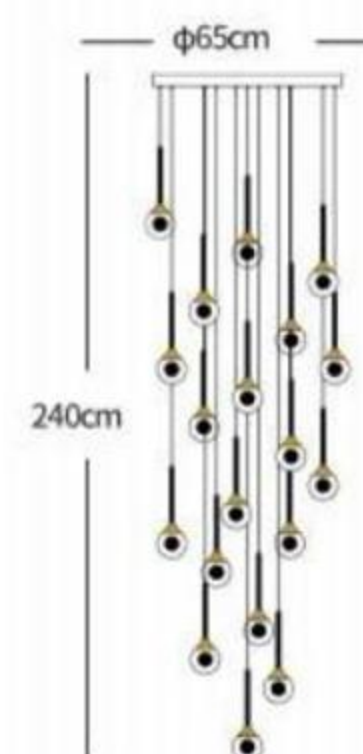

Model • 2205P-60CH

LED 80W
D60×H120cm

Model • 2205P-80CH

LED 120W
D80×H120cm

Model • 2205P-40CH

LED 50W
D40×H120cm

APPLICATION 1

3-steps switching: 100% - 50% - 25% with normal wall switch(no wall dimmer)

LED 200W

L123×W108×H150cm

Model • 2205P-6-CG

LED 360W
D80×H220cm

Model • 2301P-19

LED 19x5W
φ65x240cm

Finished colour: sandy white or black/ matt white or black/ silver/ gold

Material: crystal+metal

Available in different colours, sizes and forms.

Model • 2301P-1

LED 5W
φ10x120cm

Model • 2301P-6

LED 6x5W
φ35x165cm

Model • 2301P-8

LED 8x5W
φ40x150cm

Model • 2301P-5

LED 90W
L107.5xW72.8x155cm

Model • 2323P

LED 18W
φ145x140cm

Model • 2323P-B

LED 66W
L72.8xW72.8x155cm

Model • 2323W

LED 24W
L24.8xH46xT12cm

Model • 2303P-6