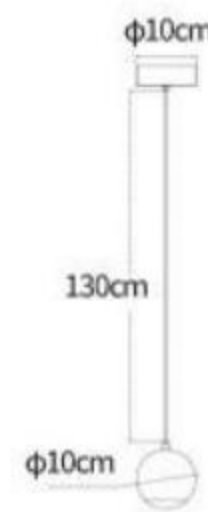

LED 90W
L107.5xW72.8x155cm

Model • 2323P

LED 18W
φ145x140cm

Model • 2323P-B

LED 66W
L72.8xW72.8x155cm

Model • 2323W

LED 24W
L24.8xH46xT12cm

Model • 2303P-6

LED 6x7W
D50.5xH130cm

Finished colour : rose gold

Material: metal shade with acrylic diffuser

Available in different colours , sizes and forms.

Model • 2303P-8

LED 8x7W
L91.5xW34.5xH130cm

Model • 2303P-5

LED 5x7W
L110xW10xH130cm

Model • 2301P-10G9

LED 10xG9
L90xW25xH130cm

Model • 2303P-1

LED 7W
D10xH130cm

Model • 2303P-6A

LED 6x7W
D35xH130cm

Model • 1805P-50BK

LED 36W
D50×H120cm