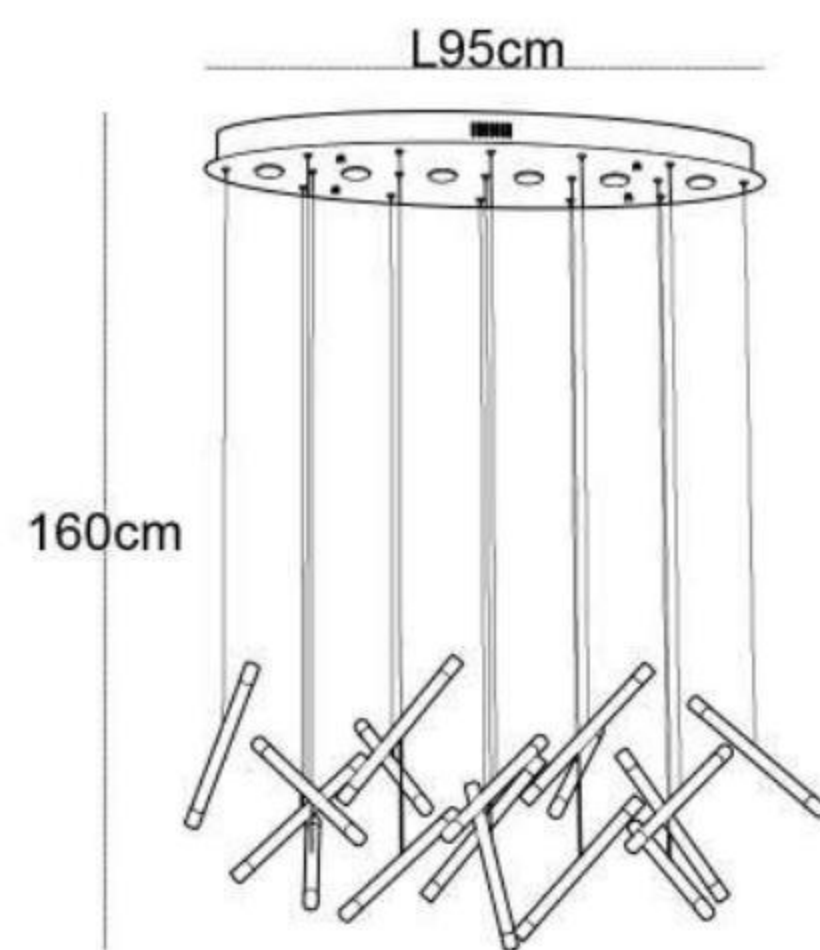

Material: aluminium body with acrylic . Available in different colours, sizes and forms.

Model • 2324P

LED 68W
L95xH160cm

Finished colour: gold (sandy white or black/ matt white or black/ silver/ bronze gold are available)

Model • 2022W

LED 10W
L12xH31xT10.5cm

Model • 2022P-3GD

LED 30W
L51xH148cm

L46.8cm
W10.7cm

Model • 8001W-BK-D

LED 10W
46.8x10.7cm

L60cm
W28cm

Model • 8001W-GD-F

LED 18W
60x28cm

Ø25cm
8cm

Model • 8001W-GD-C

LED 10W
D25xT8cm

9.7cm
47.7cm

Model • 8001W-GD-E

LED 10W
47.7x9.7cm

LED 12W

L38×W19×H13cm

Model • 1901T

LED 6W

D16×H37cm

3-step touch dimmer on the lamp base: 100% - 50% - 25%

100%

50%