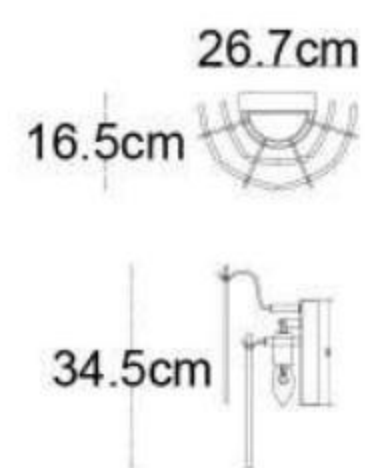

Model • 2023P-C

LED 70W
D51*H2500cm

Model • 2023P-B

LED 48W
L120xH120cm

Finished colour: gold (sandy white or black/ matt white or black/ silver/ bronze gold are available)

Material: aluminium body with acrylic, Available in different colours, sizes and forms..

Model • 3501P-4

E14x17
D72xH167.7cm

Model • 3501P-3

E14x9
D54.3xH156.7cm

Model • 3501W

E14x1
L26.7xW16.5xH34.5cm

Model • 3501T

E14x1
D30xH57.3cm

Model • 2022W

LED 10W
L12xH31xT10.5cm

Model • 2022P-3GD

LED 30W
L51xH148cm

L46.8cm
W10.7cm

Model • 8001W-BK-D

LED 10W
46.8x10.7cm

L60cm
W28cm

Model • 8001W-GD-F

LED 18W
60x28cm

Ø25cm
8cm

Model • 8001W-GD-C

LED 10W
D25xT8cm

9.7cm
47.7cm

Model • 8001W-GD-E

LED 10W
47.7x9.7cm