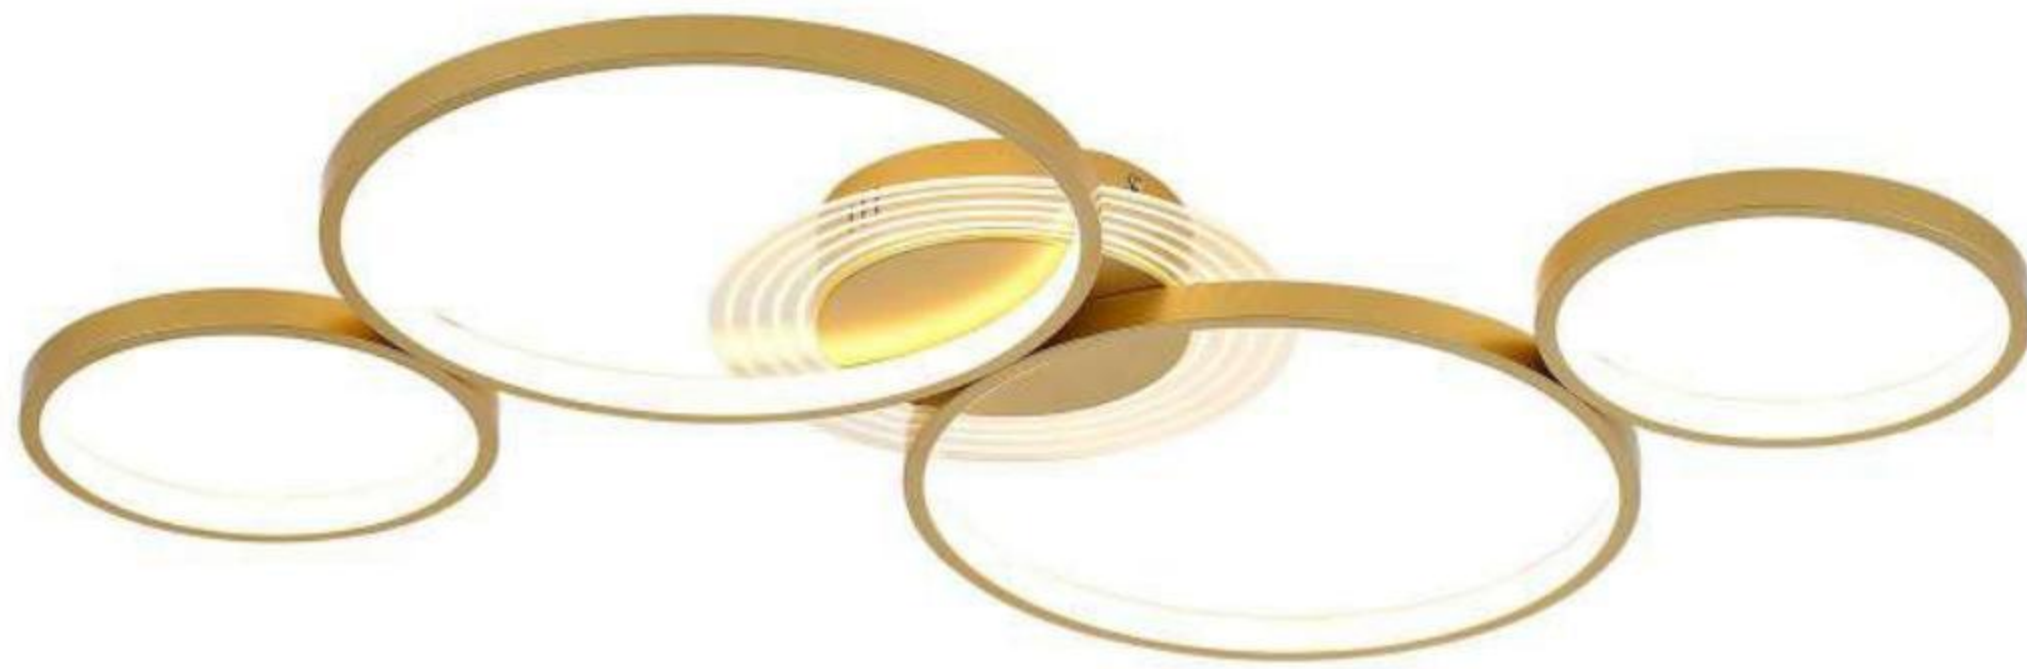

Model • 8001W-GD-F

LED 18W
60x28cm

Ø25cm
8cm

Model • 8001W-GD-C

LED 10W
D25xT8cm

9.7cm
47.7cm

Model • 8001W-GD-E

LED 10W
47.7x9.7cm

Model • 8001C-4GD

LED 90W
L95xW60xT6.5cm

Model • 8001C-1GD

LED 40W
L50xW40xT6.5cm

Model • 8001C-3GD

LED 70W
L82xW62xT6.5cm

Model • 1901P-2WH

LED 24W
L70×W25×H120cm