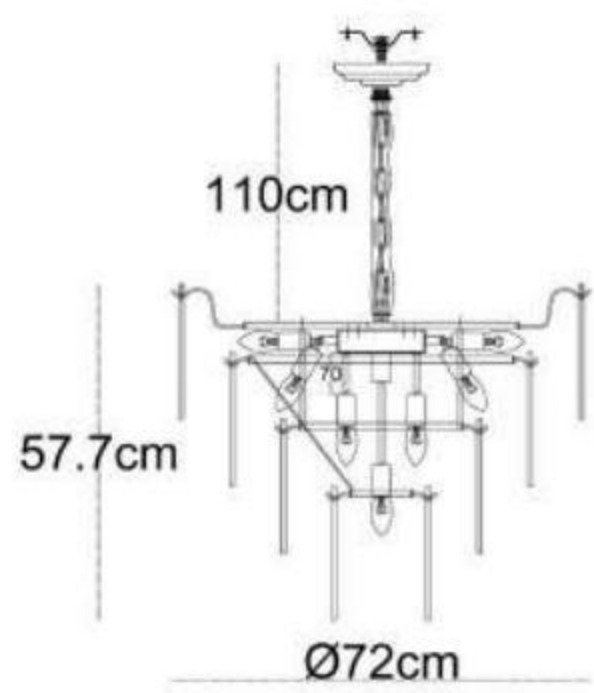

Model • 2023P-C

LED 70W
D51*H2500cm

Model • 2023P-B

LED 48W
L120xH120cm

Finished colour: gold (sandy white or black/ matt white or black/ silver/ bronze gold are available)

Material: aluminium body with acrylic, Available in different colours, sizes and forms..

Model • 3501P-4

E14x17
D72xH167.7cm

Model • 3501P-3

E14x9
D54.3xH156.7cm

Model • 3501W

E14x1
L26.7xW16.5xH34.5cm

Model • 3501T

E14x1
D30xH57.3cm

Model • 2022W

LED 10W
L12xH31xT10.5cm

Model • 2022P-3GD

LED 30W
L51xH148cm

L46.8cm
W10.7cm

Model • 8001W-BK-D

LED 10W
46.8x10.7cm

L60cm
W28cm

Model • 8001W-GD-F

LED 18W
60x28cm

Ø25cm
8cm

Model • 8001W-GD-C

LED 10W
D25xT8cm

9.7cm
47.7cm

Model • 8001W-GD-E

LED 10W
47.7x9.7cm