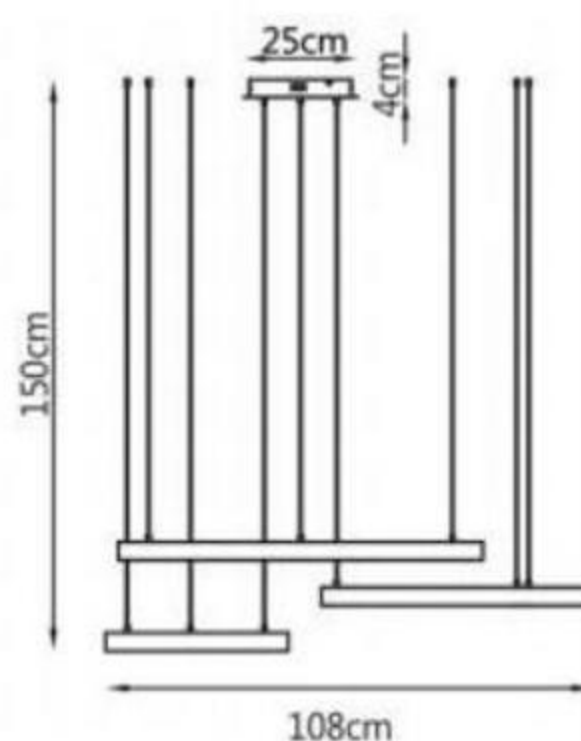

APPLICATION 2

stepless dimmable and colour temperature controllable via included 2.4G remote control

2,700K

6,000K