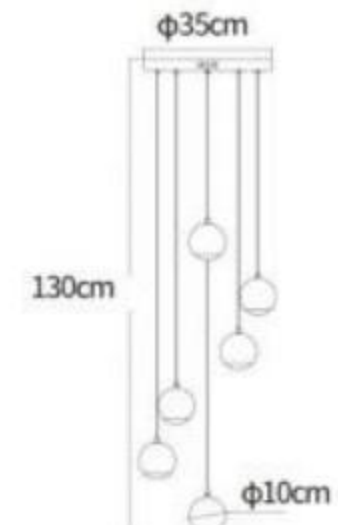

LED 90W
L107.5xW72.8x155cm

Model • 2323P

LED 18W
φ145x140cm

Model • 2323P-B

LED 66W
L72.8xW72.8x155cm

Model • 2323W

LED 24W
L24.8xH46xT12cm

Model • 2303P-6

LED 6x7W
D50.5xH130cm

Finished colour : rose gold

Material: metal shade with acrylic diffuser

Available in different colours , sizes and forms.

Model • 2303P-8

LED 8x7W
L91.5xW34.5xH130cm

Model • 2303P-5

LED 5x7W
L110xW10xH130cm

Model • 2301P-10G9

LED 10xG9
L90xW25xH130cm

Model • 2303P-1

LED 7W
D10xH130cm

Model • 2303P-6A

LED 6x7W
D35xH130cm

Model • 1805P-50BK

LED 36W
D50×H120cm