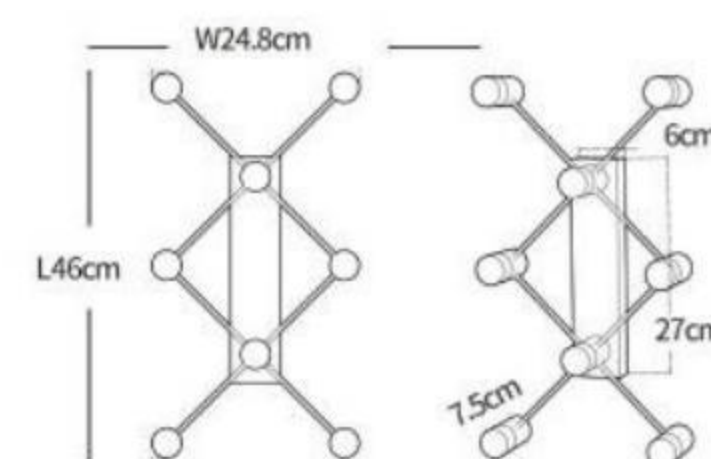

LED 90W
L107.5xW72.8x155cm

Model • 2323P

LED 18W
φ145x140cm

Model • 2323P-B

LED 66W
L72.8xW72.8x155cm

Model • 2323W

LED 24W
L24.8xH46xT12cm

Model • 2303P-6