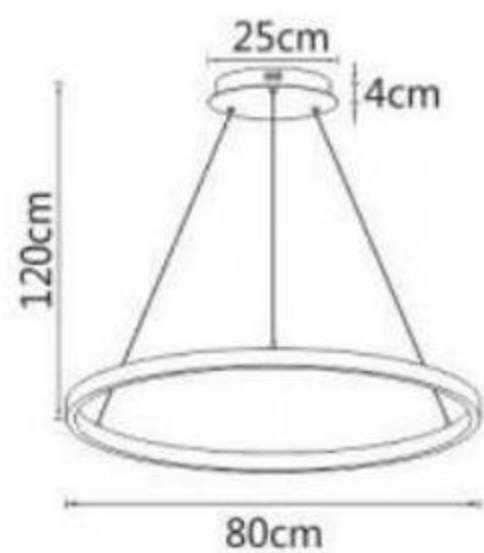

Model • 2022W

LED 10W
L12xH31xT10.5cm

Model • 2022P-3GD

LED 30W
L51xH148cm

L46.8cm
W10.7cm

Model • 8001W-BK-D

LED 10W
46.8x10.7cm

L60cm
W28cm

Model • 8001W-GD-F

LED 18W
60x28cm

Ø25cm
8cm

Model • 8001W-GD-C

LED 10W
D25xT8cm

9.7cm
47.7cm

Model • 8001W-GD-E

LED 10W
47.7x9.7cm

LED 230W

L123×W108×H150cm

Model • 5510P-80WH

LED 100W
D80×H120cm

Model • 5510P-60WH

LED 75W
D60×H120cm

Model • 5510P-40WH

LED 50W
D40×H120cm