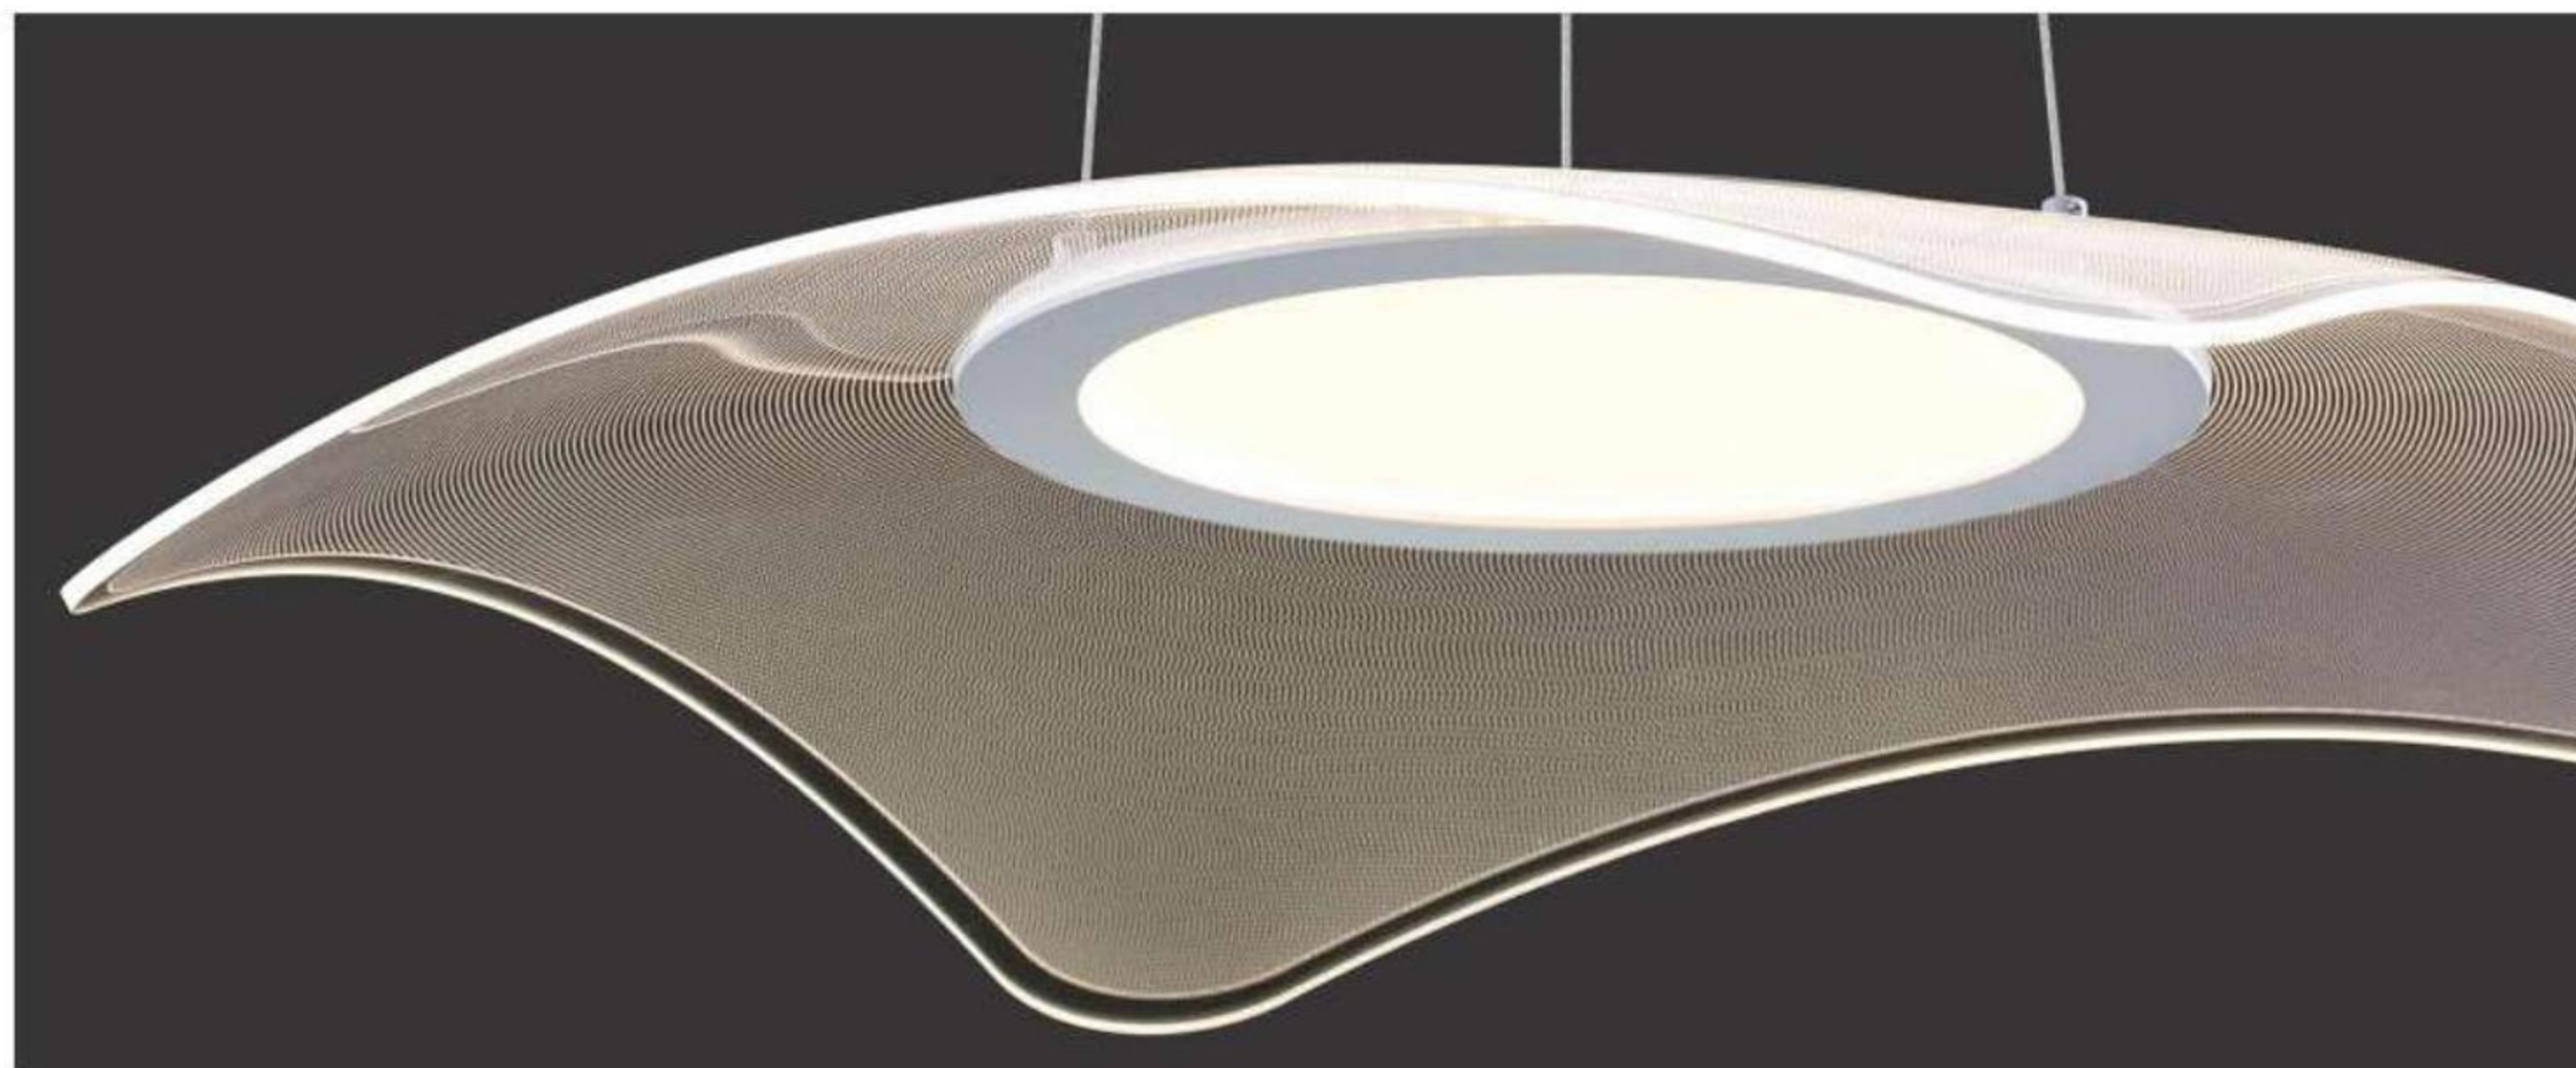

Available in different colours, sizes and forms.

Model • 1602P

LED 32W
D50*H120cm

APPLICATION 1

3-steps switching: 100% - 50% - 25% with normal wall switch(no wall dimmer)

APPLICATION 2

stepless dimmable and colour temperature controllable via included 2.4G remote control