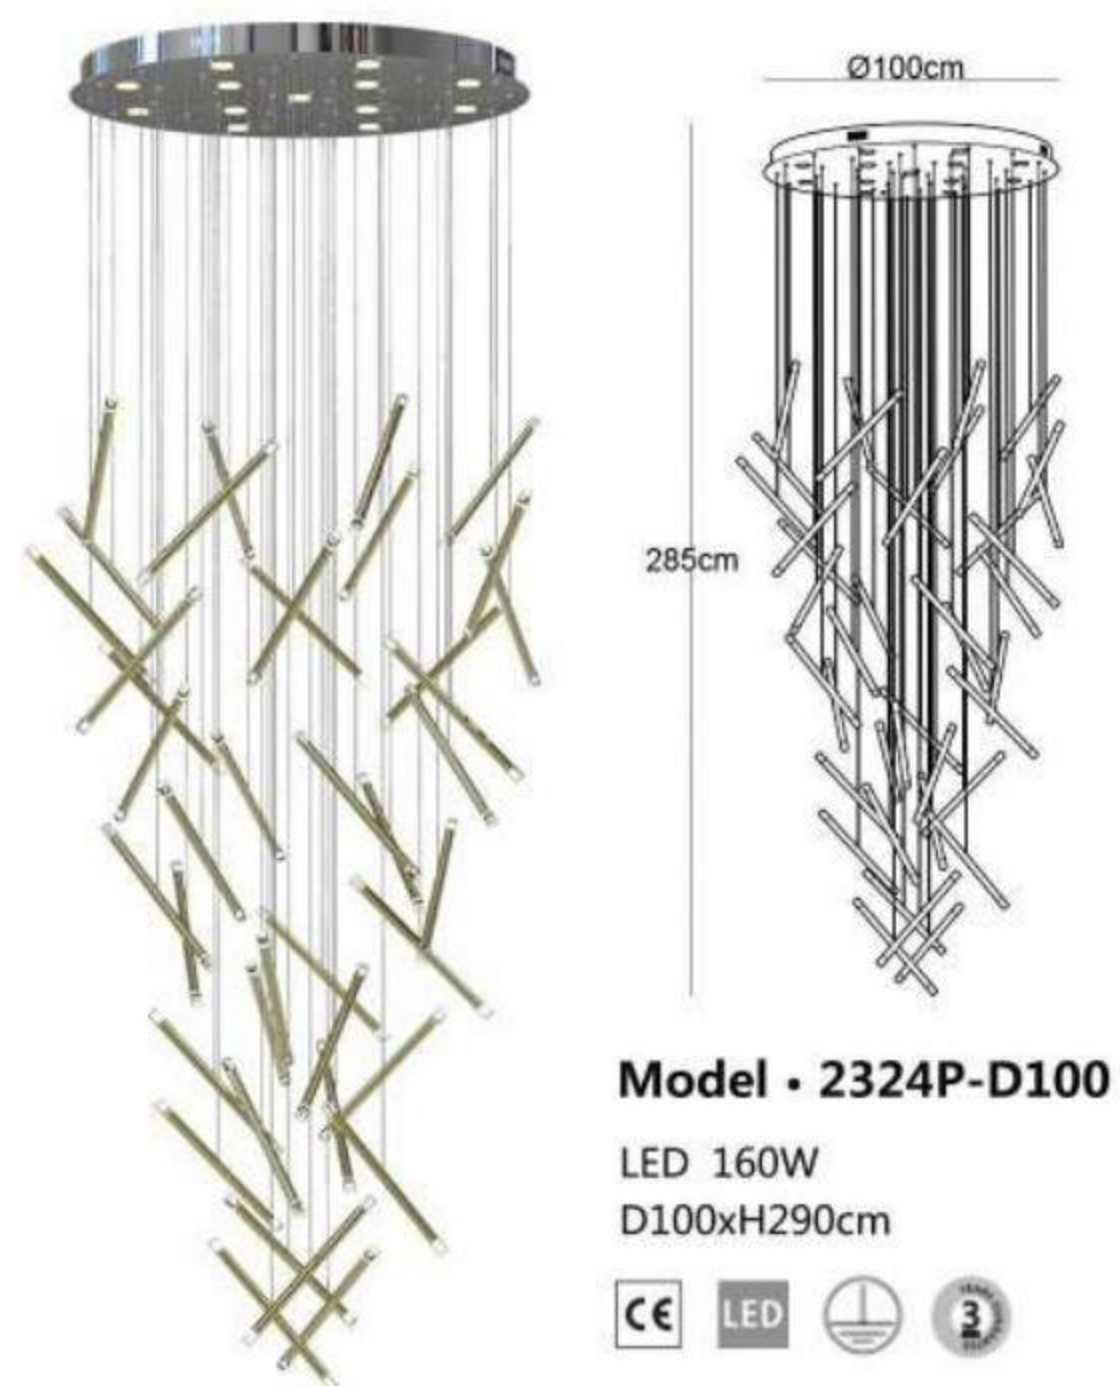

Finished colour: Bronze gold (sandy white or black/ matt white or black/ silver/ gold are available)

Material: aluminium body with acrylic . Available in different colours, sizes and forms.