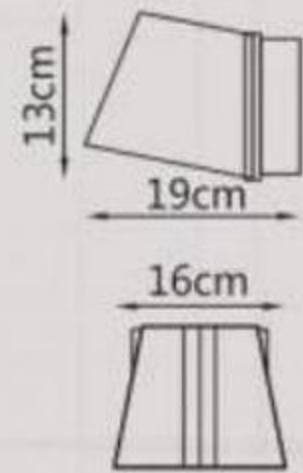

Model • 2022W

LED 10W
L12xH31xT10.5cm

Model • 2022P-3GD

LED 30W
L51xH148cm

L46.8cm
W10.7cm

Model • 8001W-BK-D

LED 10W
46.8x10.7cm

L60cm
W28cm

Model • 8001W-GD-F

LED 18W
60x28cm

Ø25cm
8cm

Model • 8001W-GD-C

LED 10W
D25xT8cm

9.7cm
47.7cm

Model • 8001W-GD-E

LED 10W
47.7x9.7cm

Model • 1901P-3WH

LED 30W
D68×H120cm

Model • 1901P-1WH

LED 15W
D40×H120cm

Model • 1901W-1WH

LED 6W

L16×W19×H13cm

Model • 1901W-2WH

LED 12W

L38×W19×H13cm

Model • 1901T

LED 6W

D16×H37cm

3-step touch dimmer on the lamp base: 100% - 50% - 25%

100%

50%