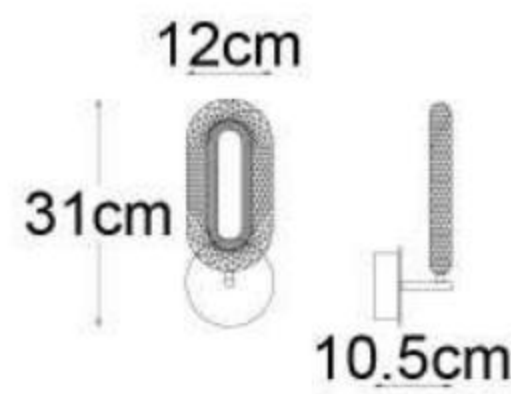

Model • 3501P-4

E14x17
D72xH167.7cm

Model • 3501P-3

E14x9
D54.3xH156.7cm

Model • 3501W

E14x1
L26.7xW16.5xH34.5cm

Model • 3501T

E14x1
D30xH57.3cm

Model • 35012F

E14x3
D40xH165m

Model • 2022P-10GD

LED 100W
D50xH280cm

Model • 2022P-5GD-A

LED 50W
D30xH148cm

Model • 2022P-3GD-A

LED 30W
D25xH148cm

Model • 2022W

LED 10W
L12xH31xT10.5cm

Model • 2022P-3GD

LED 30W
L51xH148cm

L46.8cm
W10.7cm

Model • 8001W-BK-D

LED 10W
46.8x10.7cm

L60cm
W28cm

Model • 8001W-GD-F

LED 18W
60x28cm

Ø25cm
8cm

Model • 8001W-GD-C

LED 10W
D25xT8cm

9.7cm
47.7cm

Model • 8001W-GD-E

LED 10W
47.7x9.7cm