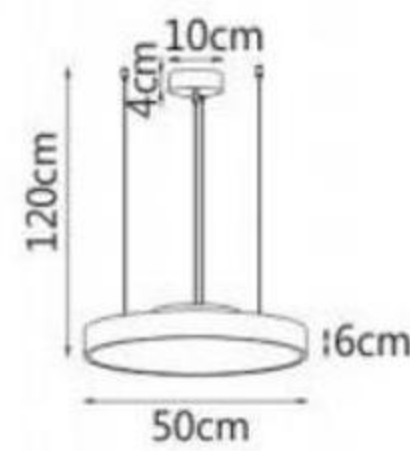

Model • 1501P-50WH

LED 50W
D50×H120cm