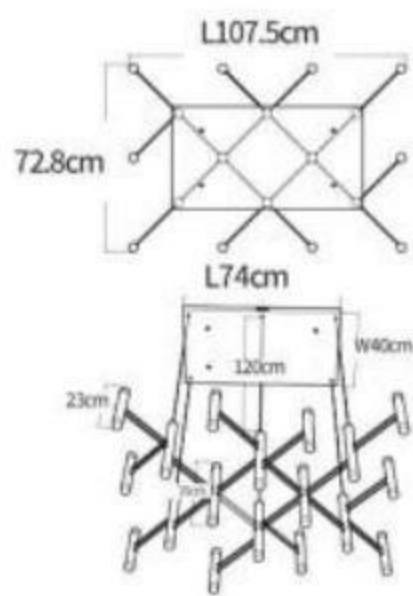

Finished colour : sandy white or black/ matt white or black/ silver/ bronze gold

Material: metal body with frosted acrylic diffuser

Available in different colours , sizes and forms.

Model • 2323P-A

LED 90W
L107.5xW72.8x155cm