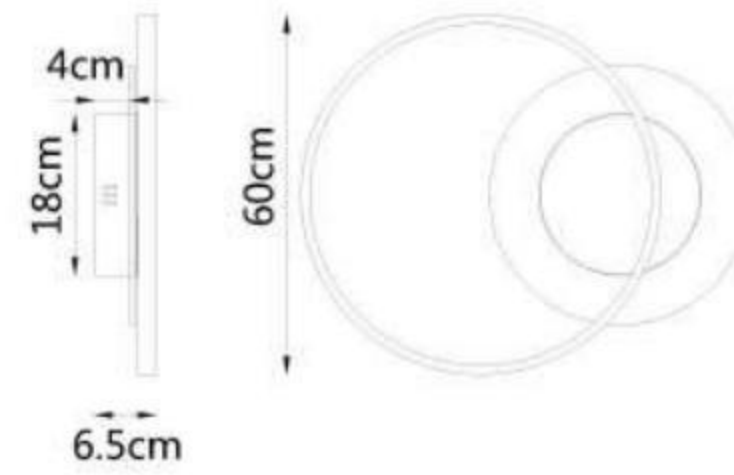

Model • 2022W

LED 10W
L12xH31xT10.5cm

Model • 2022P-3GD

LED 30W
L51xH148cm

L46.8cm
W10.7cm

Model • 8001W-BK-D

LED 10W
46.8x10.7cm

L60cm
W28cm

Model • 8001W-GD-F

LED 18W
60x28cm

Ø25cm
8cm

Model • 8001W-GD-C

LED 10W
D25xT8cm

9.7cm
47.7cm

Model • 8001W-GD-E

LED 10W
47.7x9.7cm

Model • 8001C-4GD

LED 90W
L95xW60xT6.5cm

Model • 8001C-1GD

LED 40W
L50xW40xT6.5cm

Model • 8001C-3GD

LED 70W
L82xW62xT6.5cm

Model • 1901P-2WH

LED 24W
L70×W25×H120cm