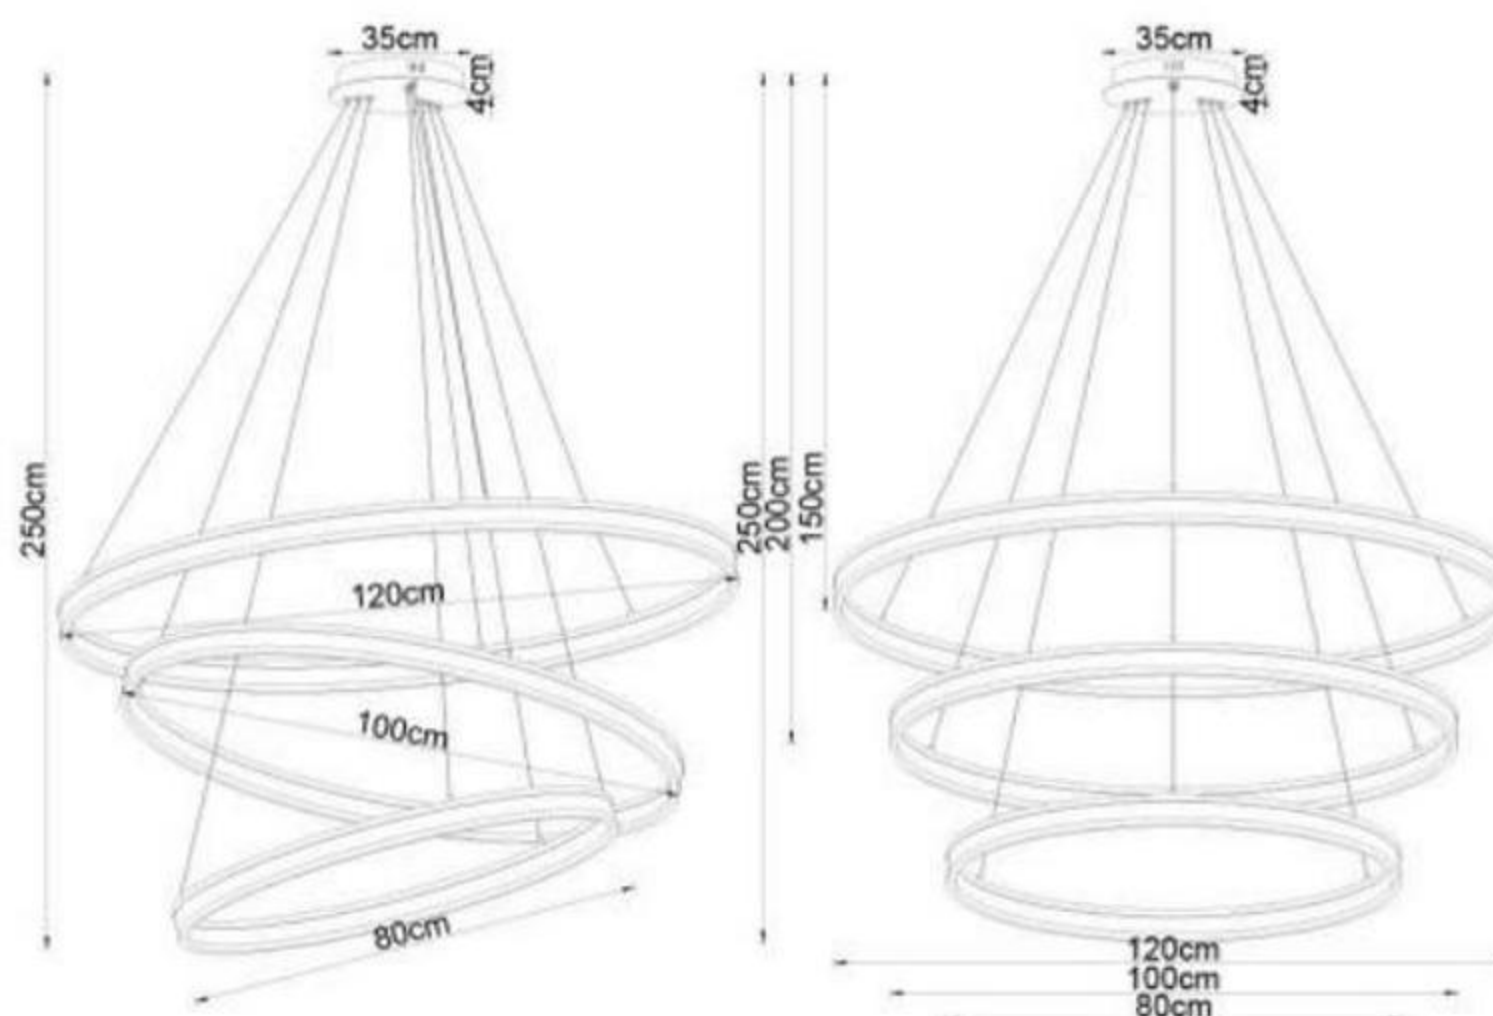

Model • 8001W-GD-F

LED 18W
60x28cm

Ø25cm
8cm

Model • 8001W-GD-C

LED 10W
D25xT8cm

9.7cm
47.7cm

Model • 8001W-GD-E

LED 10W
47.7x9.7cm

LED 280W
D120xH250cm

Model • 90115A-3CO

LED 280W
D120xH250cm

Model • 90115A-5GD

LED 360W
D120xH350cm

APPLICATION 1

3-steps switching: 100% - 50% - 25% with normal wall switch(no wall dimmer)

100%