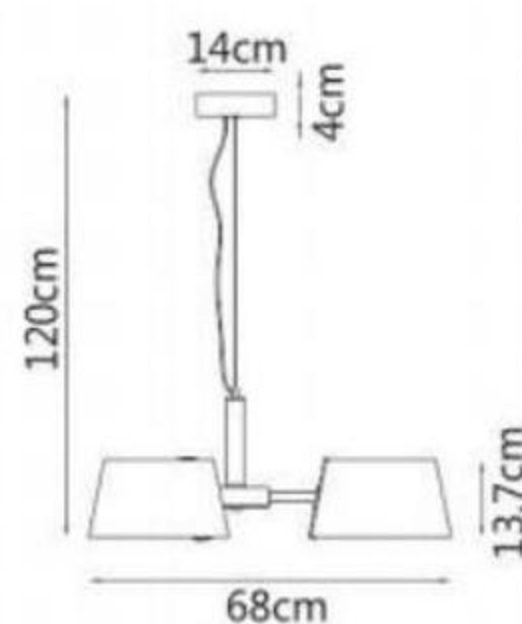

Model • 2022W

LED 10W
L12xH31xT10.5cm

Model • 2022P-3GD

LED 30W
L51xH148cm

L46.8cm
W10.7cm

Model • 8001W-BK-D

LED 10W
46.8x10.7cm

L60cm
W28cm

Model • 8001W-GD-F

LED 18W
60x28cm

Ø25cm
8cm

Model • 8001W-GD-C

LED 10W
D25xT8cm

9.7cm
47.7cm

Model • 8001W-GD-E

LED 10W
47.7x9.7cm

Model • 8001C-4GD

LED 90W
L95xW60xT6.5cm

Model • 8001C-1GD

LED 40W
L50xW40xT6.5cm

Model • 8001C-3GD

LED 70W
L82xW62xT6.5cm

Model • 1901P-2WH

LED 24W
L70×W25×H120cm

Model • 1901P-3WH

LED 30W
D68×H120cm

Model • 1901P-1WH

LED 15W
D40×H120cm

Model • 1901W-1WH

LED 6W

L16×W19×H13cm

Model • 1901W-2WH