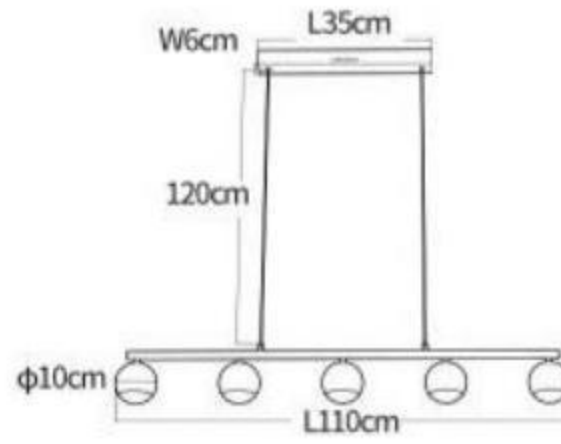

Model • 2303P-5

LED 5x7W
L110xW10xH130cm