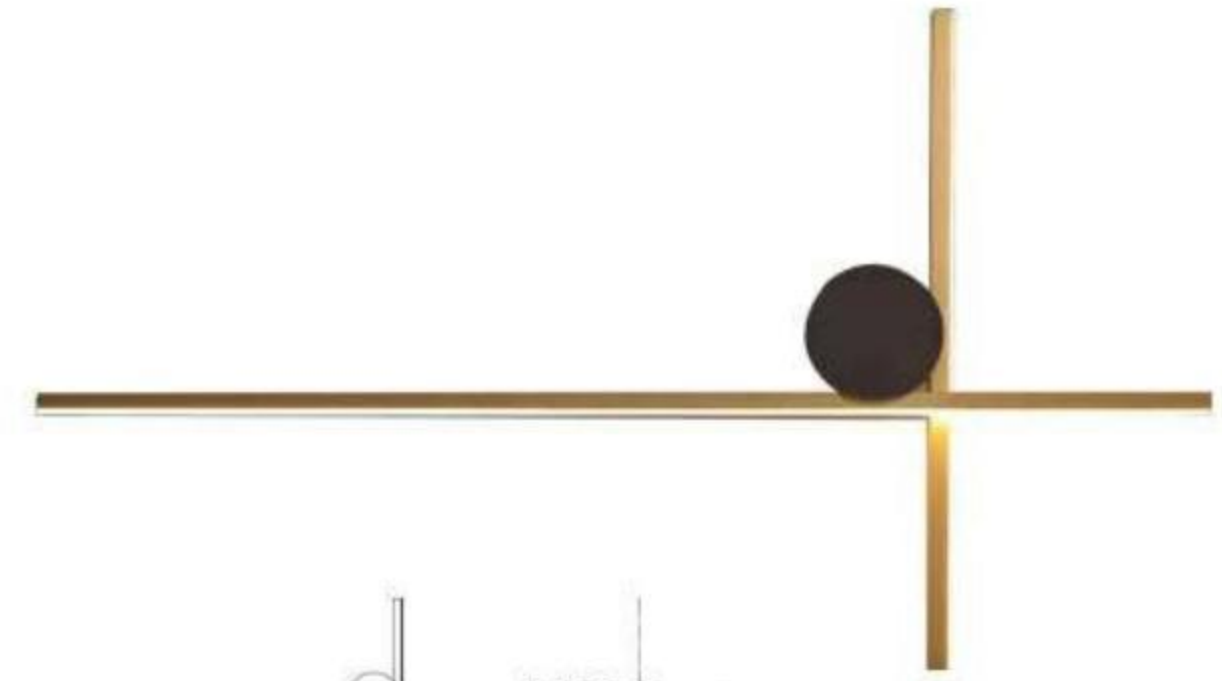

Model • 2022W

LED 10W
L12xH31xT10.5cm

Model • 2022P-3GD

LED 30W
L51xH148cm

L46.8cm
W10.7cm

Model • 8001W-BK-D

LED 10W
46.8x10.7cm

L60cm
W28cm

Model • 8001W-GD-F

LED 18W
60x28cm

Ø25cm
8cm

Model • 8001W-GD-C

LED 10W
D25xT8cm

9.7cm
47.7cm

Model • 8001W-GD-E

LED 10W
47.7x9.7cm