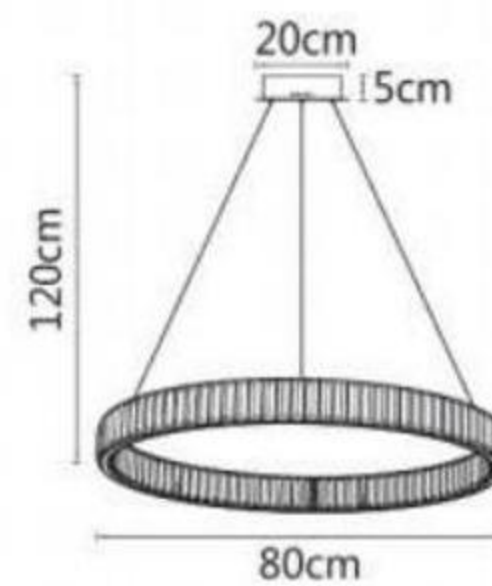

Model • 2205P-80CH

LED 120W
D80×H120cm