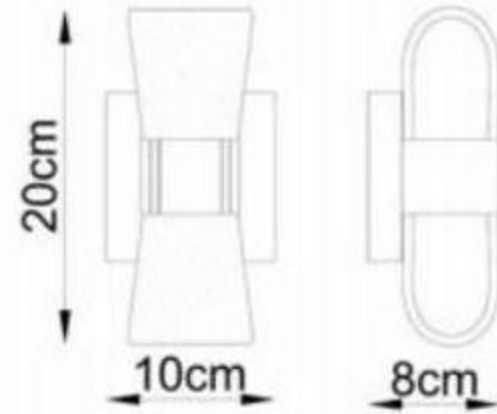

Model • 2100W-A

LED 8W
L10xW8xH20cm