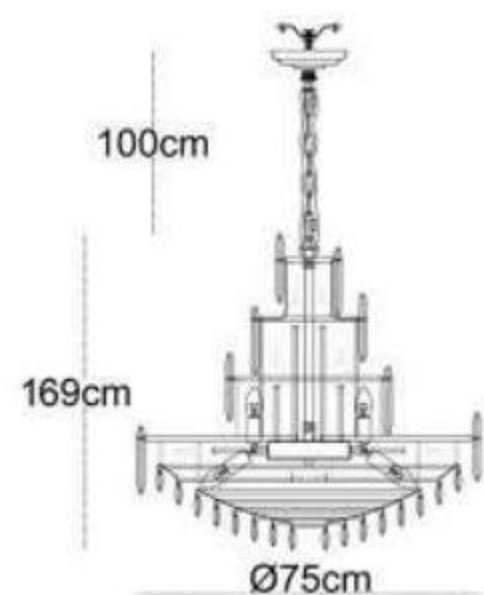

Finished colour: gold

Material: high quality K9 crystal+metal frame

Available in different colours , sizes and forms.

Model • 1400P

E14x 25
D75xH169cm