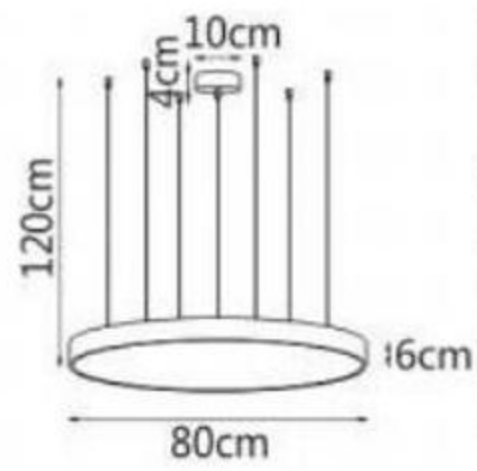

Model • 8001W-GD-F

LED 18W
60x28cm

Ø25cm
8cm

Model • 8001W-GD-C

LED 10W
D25xT8cm

9.7cm
47.7cm

Model • 8001W-GD-E

LED 10W
47.7x9.7cm

Model • 2301P-10G9

LED 10xG9
L90xW25xH130cm

Model • 2303P-1

LED 7W
D10xH130cm

Model • 2303P-6A

LED 6x7W
D35xH130cm

Model • 1805P-50BK

LED 36W
D50×H120cm

25%

APPLICATION 2

stepless dimmable and colour temperature controllable via included 2.4G remote control

2,700K

6,000K

Model • 1501P-80WH

LED 70W
D80×H120cm

Model • 1501P-100WH

Model • 1022P-M

E14x16
 D75xH140cm

Model • 1022W

E14x1
 L33xW19.5xH34cm

Model • 1022F

E14x3
 D37xH159cm

Model • 1022T

E14x2
 D29xH58.5cm