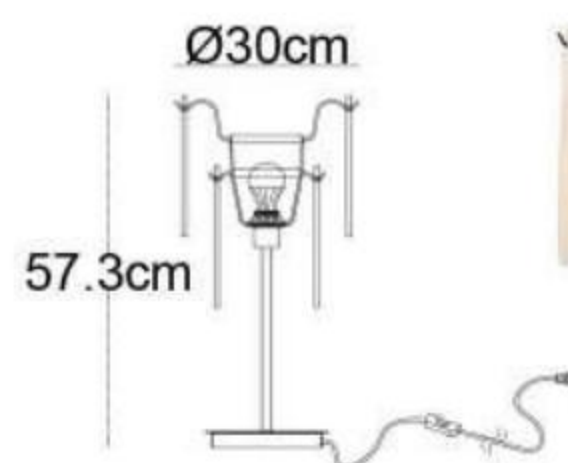

Model • 3501P-4

E14x17
D72xH167.7cm

Model • 3501P-3

E14x9
D54.3xH156.7cm

Model • 3501W

E14x1
L26.7xW16.5xH34.5cm

Model • 3501T

E14x1
D30xH57.3cm

Model • 35012F

E14x3
D40xH165m

Model • 2022P-10GD

LED 100W
D50xH280cm

Model • 2022P-5GD-A

LED 50W
D30xH148cm

Model • 2022P-3GD-A

LED 30W
D25xH148cm

Model • 2022W

LED 10W
L12xH31xT10.5cm

Model • 2022P-3GD

LED 30W
L51xH148cm

L46.8cm
W10.7cm

Model • 8001W-BK-D

LED 10W
46.8x10.7cm

L60cm
W28cm

Model • 8001W-GD-F

LED 18W
60x28cm

Ø25cm
8cm

Model • 8001W-GD-C

LED 10W
D25xT8cm

9.7cm
47.7cm

Model • 8001W-GD-E

LED 10W
47.7x9.7cm