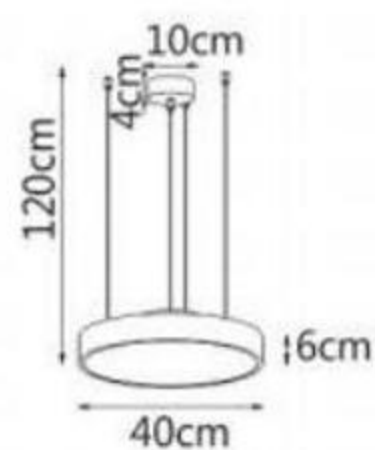

Model • 1501P-40WH

LED 24W
D40×H120cm