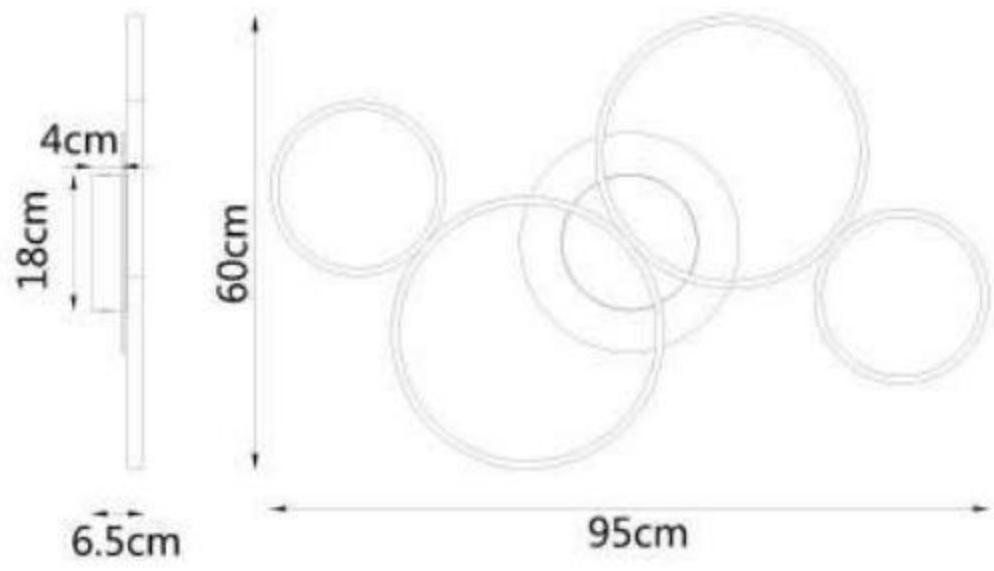

Model • 35012F

E14x3
D40xH165m

Model • 2022P-10GD

LED 100W
D50xH280cm

Model • 2022P-5GD-A

LED 50W
D30xH148cm

Model • 2022P-3GD-A

LED 30W
D25xH148cm

Model • 2022W

LED 10W
L12xH31xT10.5cm

Model • 2022P-3GD

LED 30W
L51xH148cm

L46.8cm
W10.7cm

Model • 8001W-BK-D

LED 10W
46.8x10.7cm

L60cm
W28cm

Model • 8001W-GD-F

LED 18W
60x28cm

Ø25cm
8cm

Model • 8001W-GD-C

LED 10W
D25xT8cm

9.7cm
47.7cm

Model • 8001W-GD-E

LED 10W
47.7x9.7cm

Model • 8001C-4GD

LED 90W
L95xW60xT6.5cm

Model • 8001C-1GD

LED 40W
L50xW40xT6.5cm

Model • 8001C-3GD

LED 70W
L82xW62xT6.5cm

Model • 1901P-2WH

LED 24W
L70×W25×H120cm