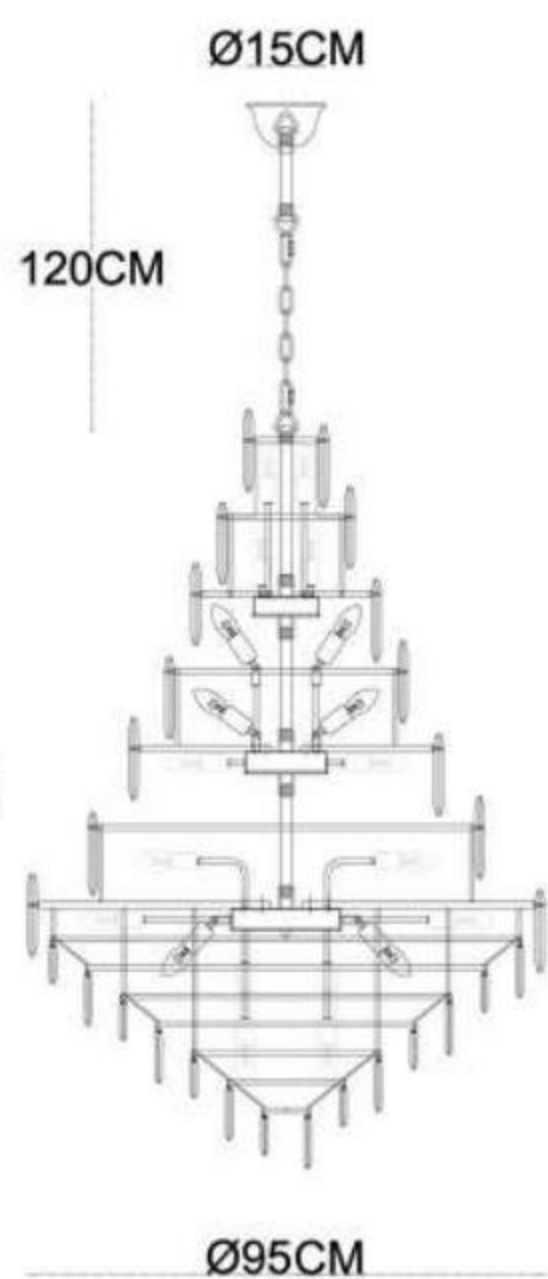

LED 90W
L107.5xW72.8x155cm

Model • 2323P

LED 18W
φ145x140cm

Model • 2323P-B

LED 66W
L72.8xW72.8x155cm

Model • 2323W

LED 24W
L24.8xH46xT12cm

Model • 2303P-6

Model • 2301P-10G9

LED 10xG9
L90xW25xH130cm

Model • 2303P-1

LED 7W
D10xH130cm

Model • 2303P-6A

LED 6x7W
D35xH130cm

Model • 1805P-50BK

LED 36W
D50×H120cm

Model • 1022P-M

E14x16
 D75xH140cm

Model • 1022W

E14x1
 L33xW19.5xH34cm

Model • 1022F

E14x3
 D37xH159cm

Model • 1022T

E14x2
 D29xH58.5cm

E14x 2
L28xW17xH27cm

Finished colour: gold

Material: high quality K9 crystal+metal frame

Available in different colours, sizes and forms.

Model • 1401P-7

E14x56
D95xH260cm

Model • 1401P-5

E14x36
D75xH220cm