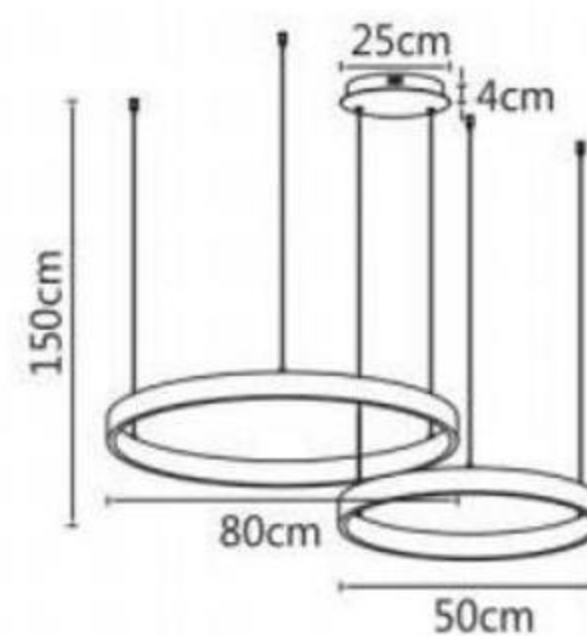

APPLICATION 1

3-steps switching: 100% - 50% - 25% with normal wall switch(no wall dimmer)

100%

50%

25%

APPLICATION 2

stepless dimmable and colour temperature controllable via included 2.4G remote control

2,700K

6,000K

Model • 8501P-2GD

LED 150W
L123×W80×H150cm