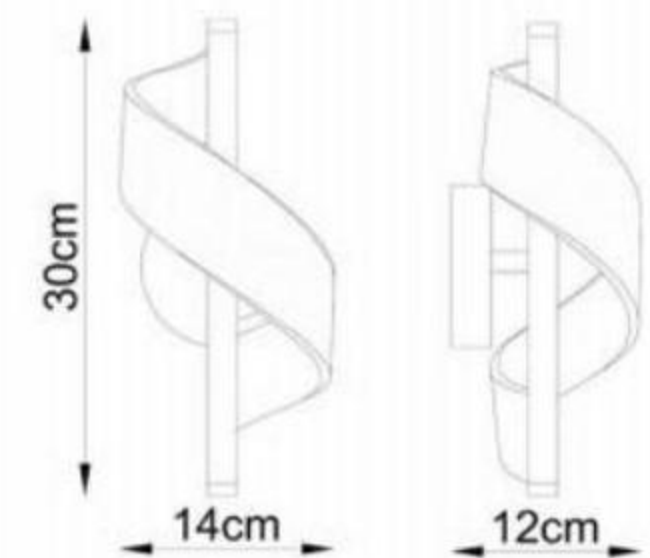

Model • 2100W-C

LED 12W
L14xW12xH30cm