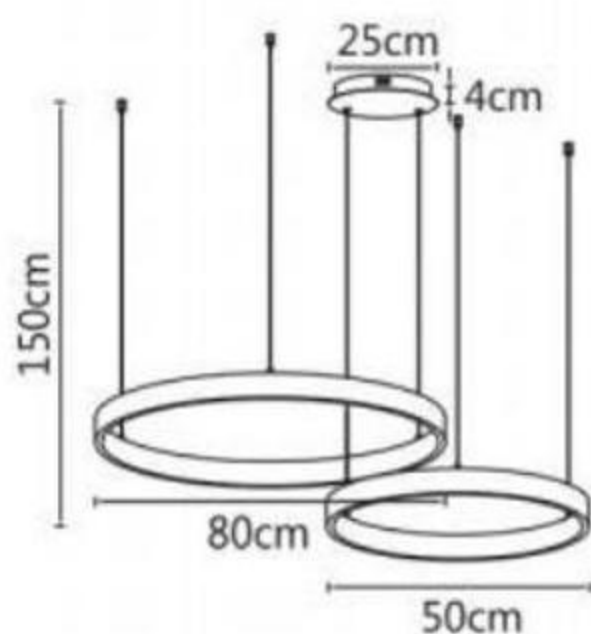

Model • 8501P-2BK

LED 150W
L123×W80×H150cm