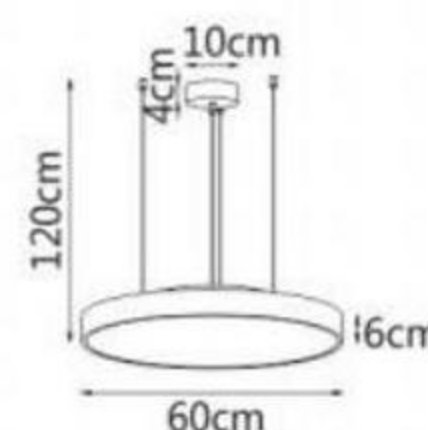

LED 80W
D100×H120cm

Model • 1501P-50WH

LED 50W
D50×H120cm

Model • 1501P-40WH

LED 24W
D40×H120cm

Model • 1501P-60WH

LED 60W
D60×H120cm

Finished colour: bronze gold
 Material: high quality K9 crystal+stainless steel
 Available in different colours, sizes and forms.

Model • 1022P-M

E14x16
 D75xH140cm

Model • 1022W

E14x1
 L33xW19.5xH34cm

Model • 1022F

E14x3
 D37xH159cm

Model • 1022T

E14x2
 D29xH58.5cm