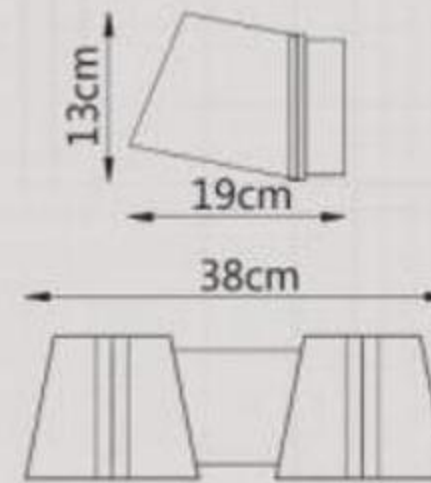

Model • 2022W

LED 10W
L12xH31xT10.5cm

Model • 2022P-3GD

LED 30W
L51xH148cm

L46.8cm
W10.7cm

Model • 8001W-BK-D

LED 10W
46.8x10.7cm

L60cm
W28cm

Model • 8001W-GD-F

LED 18W
60x28cm

Ø25cm
8cm

Model • 8001W-GD-C

LED 10W
D25xT8cm

9.7cm
47.7cm

Model • 8001W-GD-E

LED 10W
47.7x9.7cm

Model • 1901P-3WH

LED 30W
D68×H120cm

Model • 1901P-1WH

LED 15W
D40×H120cm

Model • 1901W-1WH

LED 6W

L16×W19×H13cm

Model • 1901W-2WH

LED 12W

L38×W19×H13cm

Model • 1901T

LED 6W

D16×H37cm

3-step touch dimmer on the lamp base: 100% - 50% - 25%

100%

50%