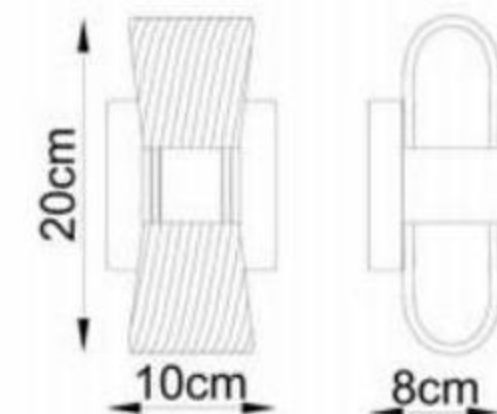

Model • 2100W-B

LED 8W
L10xW8xH20cm