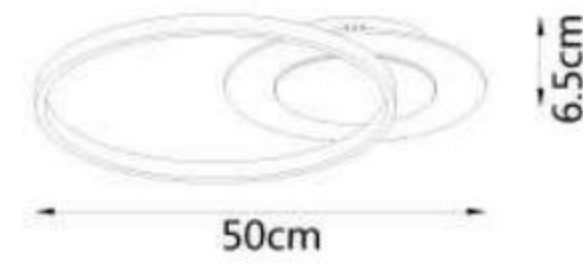

Model • 2022W

LED 10W
L12xH31xT10.5cm

Model • 2022P-3GD

LED 30W
L51xH148cm

L46.8cm
W10.7cm

Model • 8001W-BK-D

LED 10W
46.8x10.7cm

L60cm
W28cm

Model • 8001W-GD-F

LED 18W
60x28cm

Ø25cm
8cm

Model • 8001W-GD-C

LED 10W
D25xT8cm

9.7cm
47.7cm

Model • 8001W-GD-E

LED 10W
47.7x9.7cm

Model • 8001C-4GD

LED 90W
L95xW60xT6.5cm

Model • 8001C-1GD

LED 40W
L50xW40xT6.5cm

Model • 8001C-3GD

LED 70W
L82xW62xT6.5cm

Model • 1901P-2WH

LED 24W
L70×W25×H120cm