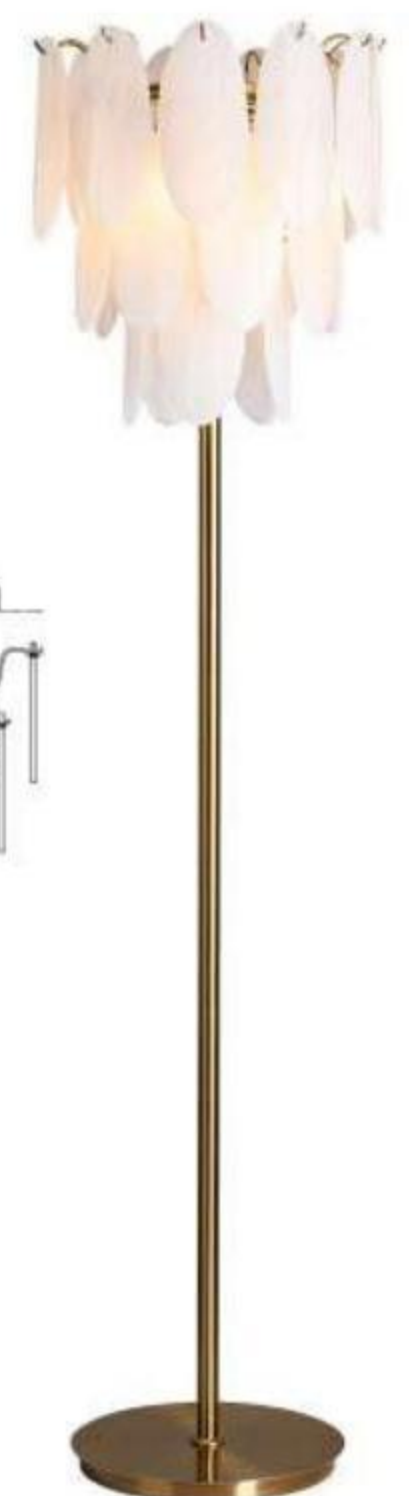

E14x17
D72xH167.7cm

E14x9
D54.3xH156.7cm

E14x1
L26.7xW16.5xH34.5cm

E14x1
D30xH57.3cm

E14x3
D40xH165m