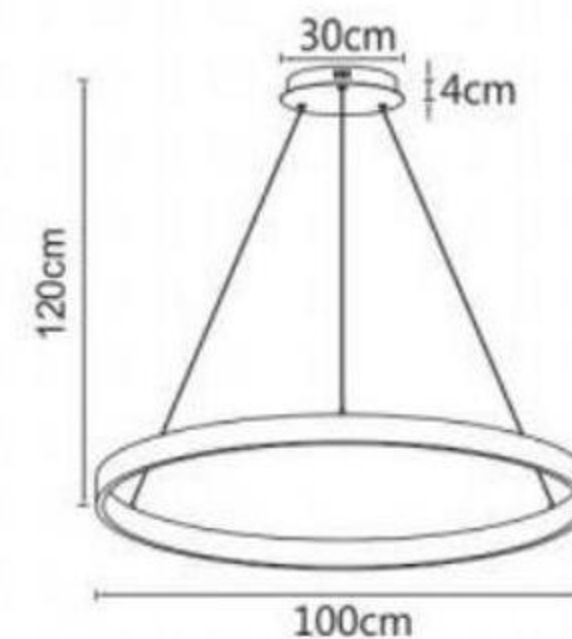

Model • 8501P-100WH

LED 130W
D100×H120cm