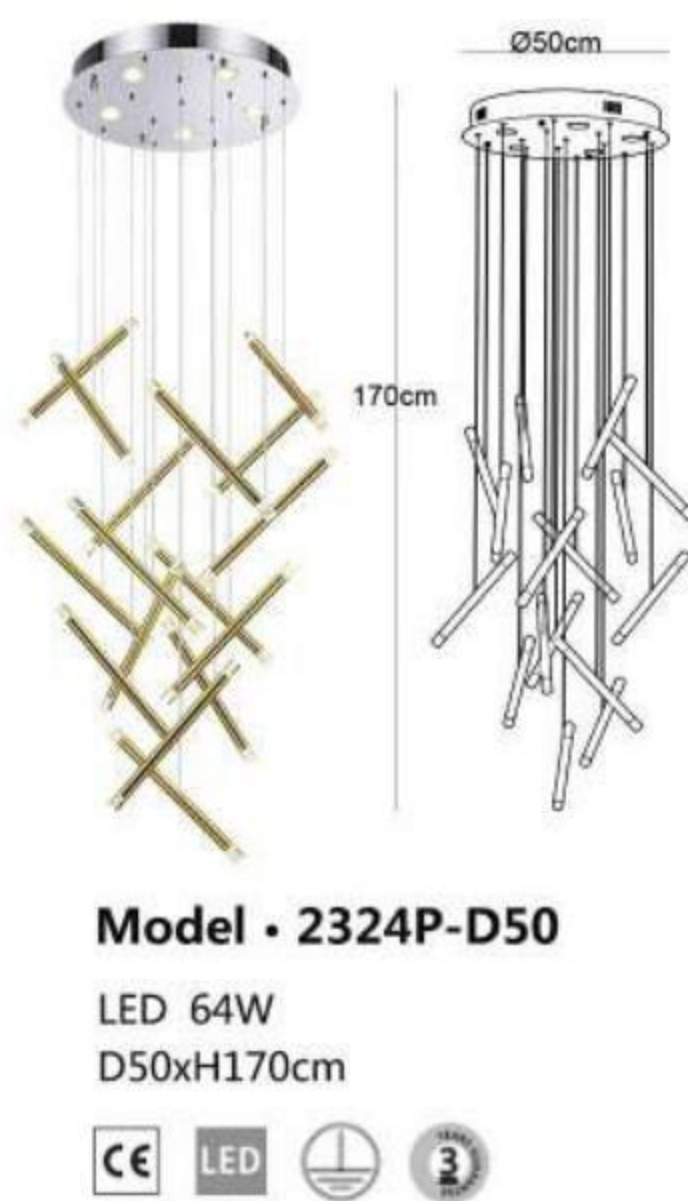

Finished colour: Bronze gold (sandy white or black/ matt white or black/ silver/ gold are available)

Material: aluminium body with acrylic . Available in different colours, sizes and forms.